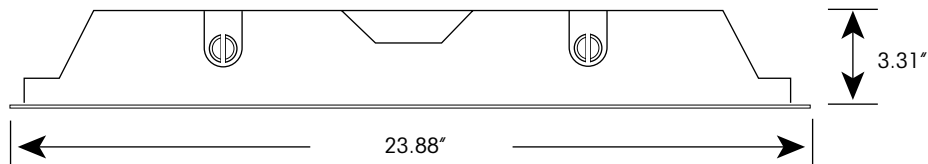

DIMENSIONS

ORDERING

ITEM#	DESCRIPTION	LAMP	NO. OF LAMPS	CASE
55044	LED 2 X 4 TROFFER FOR 2 T8	T8	2	1