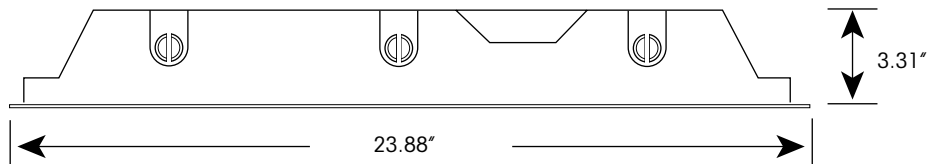

DIMENSIONS

ORDERING

ITEM#	DESCRIPTION	LAMP	NO. OF LAMPS	CASE
55046	LED 2 X 4 TROFFER FOR 3 T8	T8	3	1