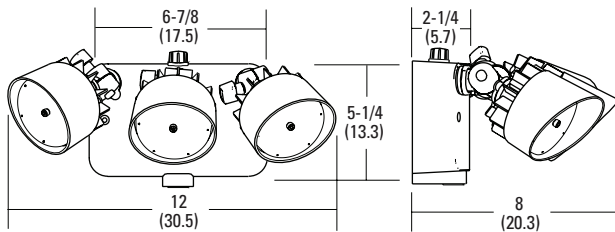

CONSTRUCTION

Three tool-free adjustable heads allow for easy aiming up/down or side to side. Rugged cast aluminum, corrosion-resistant housing in bronze or white. Clear acrylic lenses are fully gasketed to keep out moisture, dirt and bugs. 120V driver operates at 60Hz. Rated for outdoor installations, -40°C minimum ambient.

OPTICS

High-performance 5000K CCT LEDs produce 2163 lumens and maintain 70% of light output at 50,000 hours of service. (Nominal correlated color temperature per ANSI C78-377-2008; LED lifespan based on IESNA LM-80-08 results and calculated per IESNA TM-21-11 methodology.) An integrated photocell turns light on at dusk and off at dawn for energy savings and convenience.

INSTALLATION

Mounts easily to existing junction box on wall or under building eave. Adjustable heads allow precise illumination.

LISTINGS

UL/C-UL Certified to US and Canadian safety standards. Wet location listed for mounting higher than 4' off the ground.

WARRANTY

Five-year limited warranty. Full warranty terms located at www.acuitybrands.com/CustomerResources/Terms_and_conditions.aspx.

NOTE: Specifications are subject to change without notice.

Actual performance may differ as a result of end-user environment and application.

Outdoor General Purpose

OFLR 9 P

DUSK-TO-DAWN LED FLOODLIGHT
3 ADJUSTABLE HEADS

High Performance LED

All dimensions are inches (centimeters).

ORDERING INFORMATION

All configurations of this product are considered "standard" and have short lead times.

Example: OFLR 9LN 120 P BZ

OFLR	9LN	120	P	
Series	Number of LEDs	Voltage	Features	Finish
OFLR LED floodlight	9LN 9 LEDs, 3 heads	120 120 volts	P Dusk-to-dawn photocell	BZ Bronze WH White