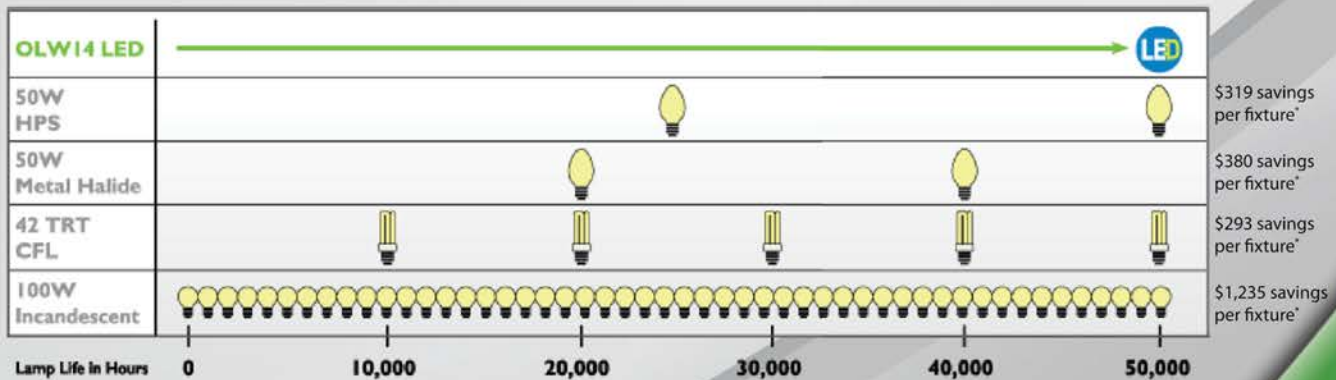

Versatile Application:

Industrial

Multi-unit / Education

Retail / Commercial

Value and versatility defined

1436
lumens
LED

OLW™

OUTDOOR LED WALL PACK

Why make the switch?

Versatile Design

The versatile design of the OLW14 wall pack defies normal stocking standards. The 120-277V MVOLT fixture features an integral, fully-adjustable MVOLT photocell (on/off capability) and can be surface- or recess-mounted. With so many options included in one package, the OLW14 is adaptable for most applications.

Quality Illumination

Integrated design with superior optics delivers uniform, comfortable light where you need it. With 99.6% of the lumens below the 90° plane, the OLW14 meets cutoff requirements and is Nighttime Friendly™ full cutoff with the optional shield accessory.

Energy & Maintenance Savings

The OLW14 uses only 26 input watts, requiring less energy when compared to traditional light sources. The LEDs last 50,000 hours requiring no maintenance costs for more than 11 years!* Quality tested in accordance with IESNA LM-79 and LM-80.