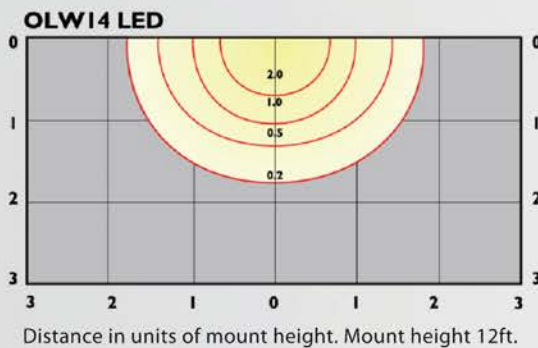

Quality Illumination

Integrated design with superior optics delivers uniform, comfortable light where you need it. With 99.6% of the lumens below the 90° plane, the OLW14 meets cutoff requirements and is Nighttime Friendly™ full cutoff with the optional shield accessory.