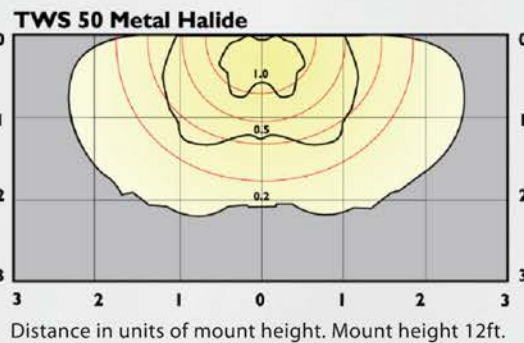

Quality Illumination

Integrated design with superior optics delivers uniform, comfortable light where you need it. With 99.6% of the lumens below the 90° plane, the OLW14 meets cutoff requirements and is Nighttime Friendly™ full cutoff with the optional shield accessory.