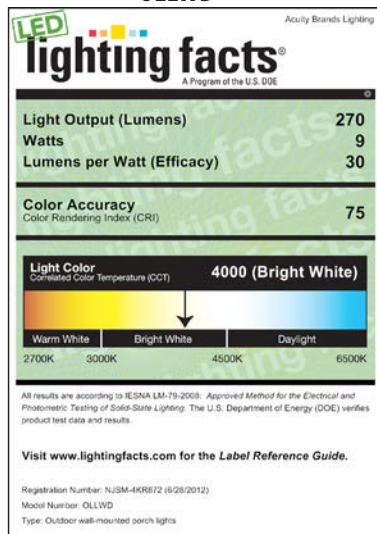

OLLWD & OLLWU LED Wall Cylinder Light

PHOTOMETRICS

To see complete photometric reports or download .ies files for this product, visit Lithonia Lighting's Outdoor LED homepage
Tested in accordance with IESNA LM-79 and LM-80 standards.

OLLWD

OLLWU

OLLWD

OLLWU

OLLWD-OLLWU