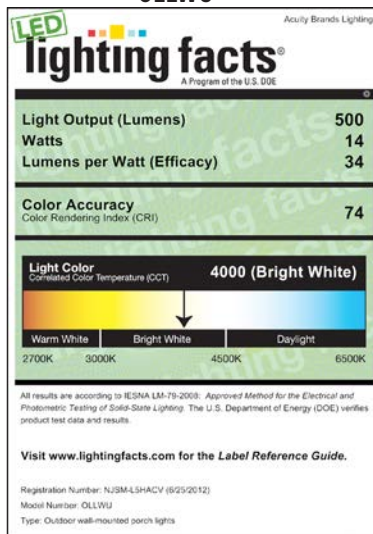

OLLWD & OLLWU LED Wall Cylinder Light

PHOTOMETRICS

To see complete photometric reports or download .ies files for this product, visit Lithonia Lighting's Outdoor LED homepage
Tested in accordance with IESNA LM-79 and LM-80 standards.

OLLWD

OLLWU

OLLWD

OLLWU

OLLWD-OLLWU