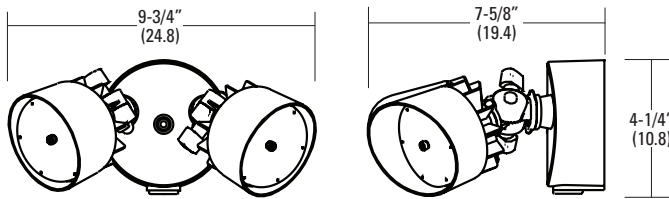

High Performance LED

Dimensions

All dimensions are inches (centimeters)

ORDERING INFORMATION

For shortest lead times, configure products using **bolded options**.

Example: OFLR 6LC 120 P BZ

| OFLR | 6LC | 120 | P | |
|----------------------------|--------------------|--|---------------------------------|-------------------------------------|
| Series | No. of Heads | Ballast/Voltage | Features | Finish |
| OFLR LED Floodlight | 6LC 2 heads | 120 120V residential electronic ballast | P Dusk-to-dawn photocell | BZ Bronze WH White |