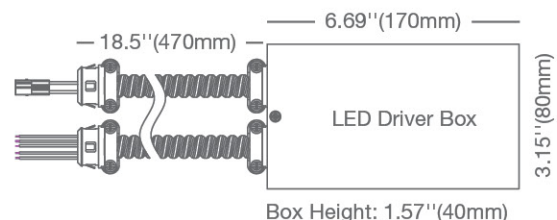

6" CDL 22W TITANIUM LED SERIES 4.0

PRO

22W REPLACES

**2X18W
CFL**

60% Energy Savings

- ⌚ Fits existing architectural and commercial housing
- ⌚ 120-277V circuit with 0-10V dimming
- ⌚ Easy installation - Quick connector and pre-wired conduit
- ⌚ Lasts 4 times longer than CFL
- ⌚ Comfortable diffused light
- ⌚ Available in 2700K, 3000K, 3500K & 4000K CCT

APPLICATIONS

Retail

Hospitality

Office

Ref.#:DS076-CDL-22W

SPECIFICATIONS*

| Product Model | 97685 22CDL6G4DIM/827/277V (MTO) | 97686 22CDL6G4DIM/830/277V | 97687 22CDL6G4DIM/835/277V | 97688 22CDL6G4DIM/840/277V |
|------------------------------------|--|-------------------------------|-------------------------------|-------------------------------|
| Type | 6" Commercial Downlight | 6" Commercial Downlight | 6" Commercial Downlight | 6" Commercial Downlight |
| Power (W) | 22 | 22 | 22 | 22 |
| Voltage - Frequency | 120-277V 50-60Hz | 120-277V 50-60Hz | 120-277V 50-60Hz | 120-277V 50-60Hz |
| Color Temp. (ANSI) | Warm White 2700K | Warm White 3000K | Neutral White 3500K | Natural White 4000K |
| CRI (Ra) (typ.) | 80 | 80 | 80 | 80 |
| Typical lumens (lm) | 1350 | 1400 | 1450 | 1500 |
| Efficacy (LPW) | 61 | 64 | 66 | 68 |
| Beam Angle | 90° | 90° | 90° | 90° |
| Dimmable | Yes | Yes | Yes | Yes |
| Power Factor | 0.9 | 0.9 | 0.9 | 0.9 |
| Rated Lifetime - L70 (hrs.) | 40,000 | 40,000 | 40,000 | 40,000 |
| Dia. x MOL | 6.02"x5.39" (153x137mm) | 6.02"x5.39" (153x137mm) | 6.02"x5.39" (153x137mm) | 6.02"x5.39" (153x137mm) |
| Trim Weight (lb. / g) | 0.78lb / 354g | 0.78lb / 354g | 0.78lb / 354g | 0.78lb / 354g |
| Driver Weight (lb. / g) | 1.74lb / 793g | 1.74lb / 793g | 1.74lb / 793g | 1.74lb / 793g |