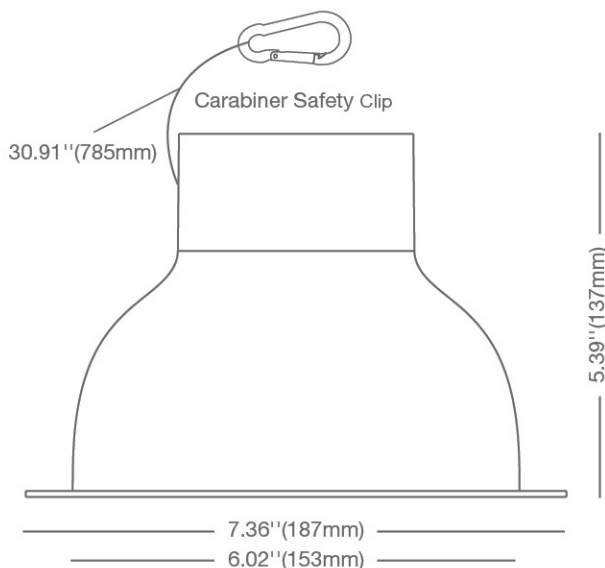

6" CDL 22W TITANIUM LED SERIES 4.0

PRO

22W REPLACES

**2X18W
CFL**

60% Energy Savings

- ⌚ Fits existing architectural and commercial housing
- ⌚ 120-277V circuit with 0-10V dimming
- ⌚ Easy installation - Quick connector and pre-wired conduit
- ⌚ Lasts 4 times longer than CFL
- ⌚ Comfortable diffused light
- ⌚ Available in 2700K, 3000K, 3500K & 4000K CCT

PRODUCT FEATURES

Accessories include a carabiner safety clip that can be used during installation for easy wiring. Two types of retaining clips are also included to secure the fixture if recessed frame does not already have pre-installed clips.

APPLICATIONS

Retail

Hospitality

Office

Ref.#:DS076-CDL-22W

SPECIFICATIONS*

| Product Model | 97685 22CDL6G4DIM/827/277V (MTO) | 97686 22CDL6G4DIM/830/277V | 97687 22CDL6G4DIM/835/277V | 97688 22CDL6G4DIM/840/277V |
|------------------------------------|--|-------------------------------|-------------------------------|-------------------------------|
| Type | 6" Commercial Downlight | 6" Commercial Downlight | 6" Commercial Downlight | 6" Commercial Downlight |
| Power (W) | 22 | 22 | 22 | 22 |
| Voltage - Frequency | 120-277V 50-60Hz | 120-277V 50-60Hz | 120-277V 50-60Hz | 120-277V 50-60Hz |
| Color Temp. (ANSI) | Warm White 2700K | Warm White 3000K | Neutral White 3500K | Natural White 4000K |
| CRI (Ra) (typ.) | 80 | 80 | 80 | 80 |
| Typical lumens (lm) | 1350 | 1400 | 1450 | 1500 |
| Efficacy (LPW) | 61 | 64 | 66 | 68 |
| Beam Angle | 90° | 90° | 90° | 90° |
| Dimmable | Yes | Yes | Yes | Yes |
| Power Factor | 0.9 | 0.9 | 0.9 | 0.9 |
| Rated Lifetime - L70 (hrs.) | 40,000 | 40,000 | 40,000 | 40,000 |
| Dia. x MOL | 6.02"x5.39" (153x137mm) | 6.02"x5.39" (153x137mm) | 6.02"x5.39" (153x137mm) | 6.02"x5.39" (153x137mm) |
| Trim Weight (lb. / g) | 0.78lb / 354g | 0.78lb / 354g | 0.78lb / 354g | 0.78lb / 354g |
| Driver Weight (lb. / g) | 1.74lb / 793g | 1.74lb / 793g | 1.74lb / 793g | 1.74lb / 793g |