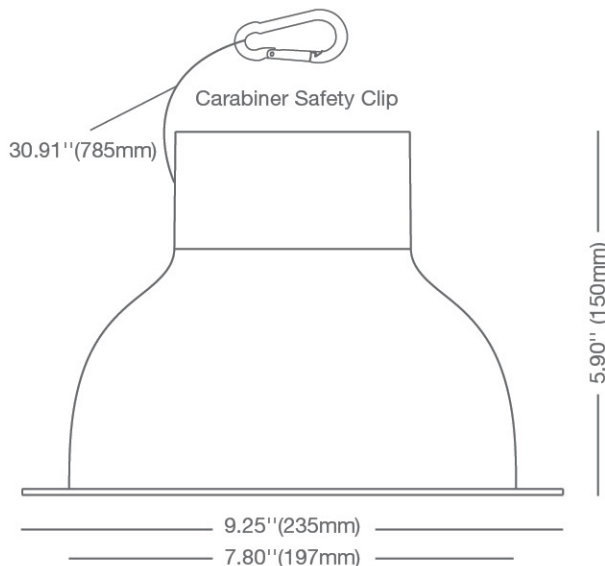

## PRODUCT FEATURES

Accessories include a carabiner safety clip that can be used during installation for easy wiring. Two types of retaining clips are also included to secure the fixture if recessed frame does not already have pre-installed clips.