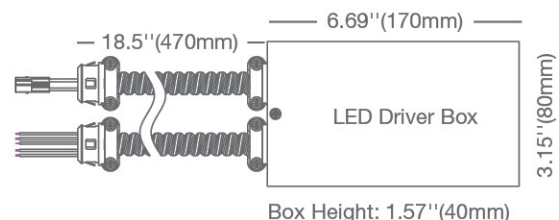

3X Retaining Clips

3X Retaining Clips