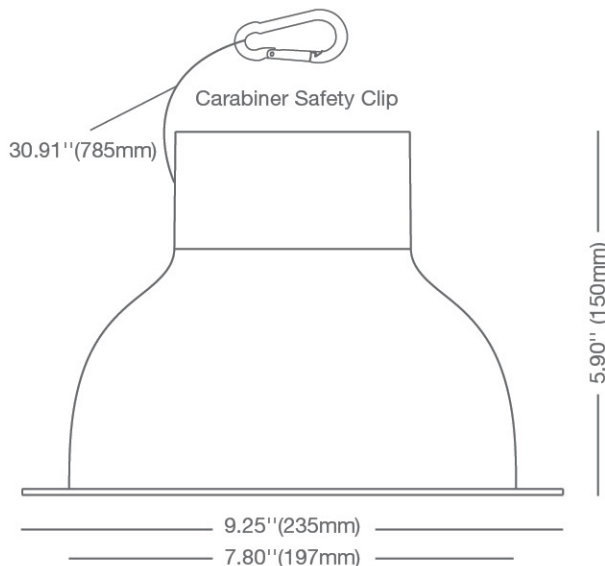

PRODUCT FEATURES

Accessories include a carabiner safety clip that can be used during installation for easy wiring. Two types of retaining clips are also included to secure the fixture if recessed frame does not already have pre-installed clips.

Product Model	97695 32CDL8G4DIM/827/277V (MTO)	97696 32CDL8G4DIM/830/277V	97697 32CDL8G4DIM/835/277V	97698 32CDL8G4DIM/840/277V
Type	8" Commercial Downlight	8" Commercial Downlight	8" Commercial Downlight	8" Commercial Downlight
Power (W)	32	32	32	32
Voltage - Frequency	120-277V 50-60Hz	120-277V 50-60Hz	120-277V 50-60Hz	120-277V 50-60Hz
Color Temp. (ANSI)	Warm White 2700K	Warm White 3000K	Neutral White 3500K	Natural White 4000K
CRI (Ra) (typ.)	80	80	80	80
Typical lumens (lm)	1950	2000	2100	2200
Efficacy (LPW)	61	63	66	69
Beam Angle	90°	90°	90°	90°
Dimmable	Yes	Yes	Yes	Yes
Power Factor	0.9	0.9	0.9	0.9
Rated Lifetime - L70 (hrs.)	40,000	40,000	40,000	40,000
Dia. x MOL	7.80"x5.90" (197x150mm)	7.80"x5.90" (197x150mm)	7.80"x5.90" (197x150mm)	7.80"x5.90" (197x150mm)
Trim Weight (lb. / g)	0.95lb / 430g	0.95lb / 430g	0.95lb / 430g	0.95lb / 430g
Driver Weight (lb. / g)	1.74lb / 793g	1.74lb / 793g	1.74lb / 793g	1.74lb / 793g