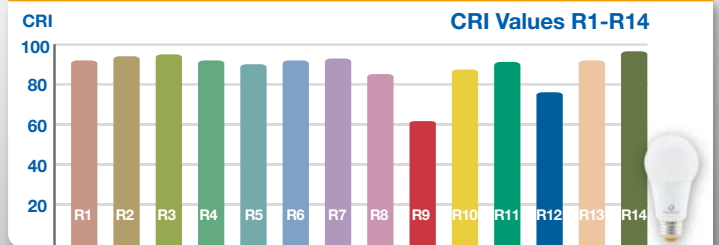

GREEN CREATIVE FULL PRODUCT FAMILY

High CRI Version Available in E26 and GU24 Bases

Omnidirectional Lighting

A19 9W - CRI & CA Quality Specification

- ⌚ Omnidirectional: 300° beam angle
- ⌚ 40% more energy savings than CFL
- ⌚ Natural A-lamp shape fits all applications
- ⌚ Comfortable warm diffused light

SPECIFICATIONS

Model	Product	CCT	Lumens (lm)	Equiv.	LPW	Beam Angle	CBCP (cd)	CRI (typ.)	Dim	Life (hrs)	Voltage	Encl.	Energy Star	
A21 17W	17A21G4DIM/827	16179	2700K	1600	100W	94	330°	N.A.	80	Yes	25,000	120V	Yes ✓	
	17A21G4DIM/830	16180	3000K	1650	100W	97	330°	N.A.	80	Yes	25,000	120V	Yes ✓	
	17A21G4DIM/840	16181	4000K	1700	100W	100	330°	N.A.	80	Yes	25,000	120V	Yes ✓	
A21 3-WAY 5.5/10.5/17W	17A21G4/827/3WAY	16335	2700K	500	40W	91	330°	N.A.	80	No	25,000	120V	No	Aug.
			1000	75W	95	1600								
A19 12W	12A19G4DIM/827	16175	2700K	1100	75W	92	330°	N.A.	80	Yes	25,000	120V	Yes ✓	
	12A19G4DIM/830	16176	3000K	1150	75W	96	330°	N.A.	80	Yes	25,000	120V	Yes ✓	
	12A19G4DIM/840	16177	4000K	1180	75W	98	330°	N.A.	80	Yes	25,000	120V	Yes ✓	
A19 9W	9A19G4DIM/824	40741	2400K	700	60W	78	300°	N.A.	80	Yes	25,000	120V	No N.A.	
	9A19G4DIM/827	40742	2700K	800	60W	89	300°	N.A.	80	Yes	25,000	120V	No ✓	
	9A19G4DIM/830	40743	3000K	800	60W	89	300°	N.A.	80	Yes	25,000	120V	No ✓	
	9A19G4DIM/840	40744	4000K	850	60W	94	300°	N.A.	80	Yes	25,000	120V	No ✓	
A19 9W	9A19G4DIM/927	40746	2700K	800	60W	89	300°	N.A.	92	Yes	25,000	120V	No ✓	