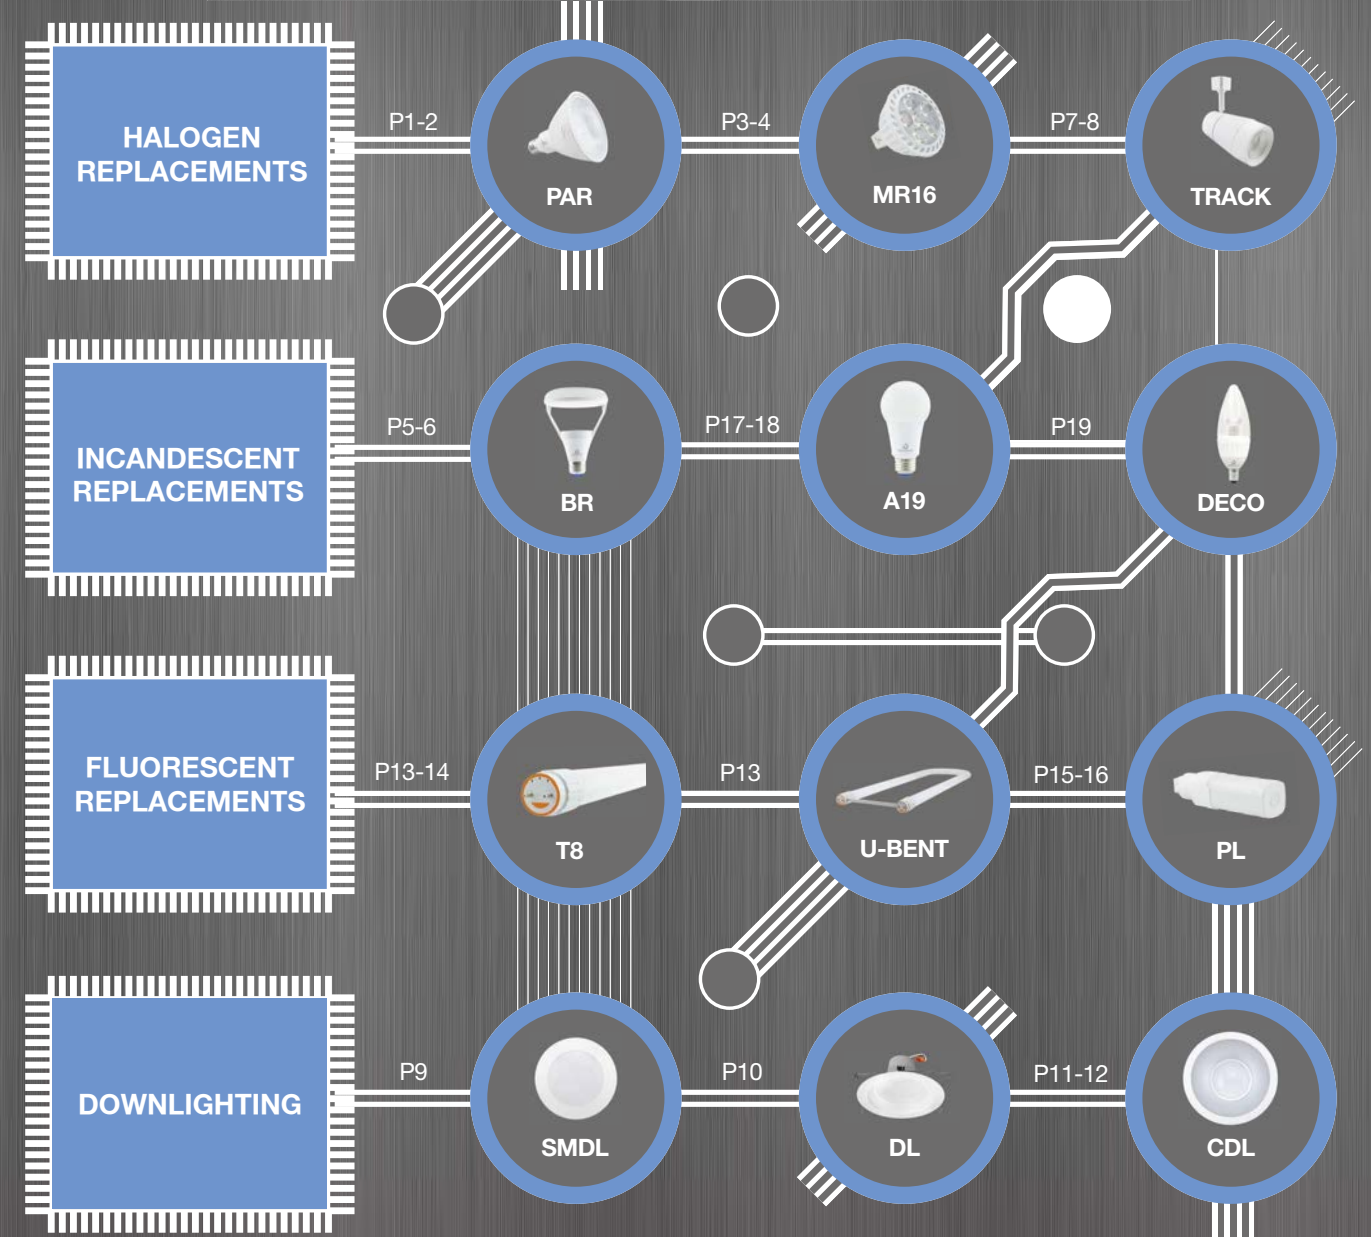

GREEN CREATIVE FULL PRODUCT FAMILY

High CRI Version Available in E26 and GU24 Bases

Omnidirectional Lighting

A19 9W - CRI & CA Quality Specification

- ⌚ Omnidirectional: 300° beam angle
- ⌚ 40% more energy savings than CFL
- ⌚ Natural A-lamp shape fits all applications
- ⌚ Comfortable warm diffused light