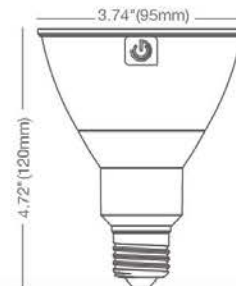

Diameter	Footcandles
0.8	694
1.6	174
2.4	77
3.2	43
3.9	28

12.5PAR30G4DIM/930NF25

Diameter	Footcandles
1.3	400
2.7	100
4.0	44
5.3	25
6.7	16

12.5PAR30G4DIM/930FL40

Diameter	Footcandles
2.2	206
4.4	51
6.6	23
8.7	13
10.9	8

- Base:** E26
- Voltage:** 120V
- Dimmable:** Yes***
- PF:** 0.9
- Lifetime:** 40,000 hrs
- Weight:** 0.52lb / 236g

SPECIFICATIONS

Model	Product	Power (W)	CCT	CRI (typ.)	R9 / R13 (typ.)	Lumens	LPW	Beam Angle	CBCP (cd)
14.5PAR30G4DIM/927SP15	16111	14.5	Warm White 2700K	90	50 / 90	725	50	SP 15°	6155
12.5PAR30G4DIM/927NF25	16112	12.5	Warm White 2700K	90	50 / 90	815	65	NF 25°	3350
12.5PAR30G4DIM/927FL40	16113	12.5	Warm White 2700K	90	50 / 90	815	65	FL 40°	1750
14.5PAR30G4DIM/930SP15	16114	14.5	Warm White 3000K	90	50 / 90	760	52	SP 15°	6250
12.5PAR30G4DIM/930NF25	16115	12.5	Warm White 3000K	90	50 / 90	850	68	NF 25°	3600
12.5PAR30G4DIM/930FL40	16116	12.5	Warm White 3000K	90	50 / 90	850	68	FL 40°	1850
12.5PAR30G4DIM/940FL40	16119	12.5	Natural White 4000K	90	50 / 90	900	72	FL 40°	2050
14.5PAR30G4DIM/930SP15/B •	16208	14.5	Warm White 3000K	90	50 / 90	760	52	SP 15°	6250
12.5PAR30G4DIM/930NF25/B •	16209	12.5	Warm White 3000K	90	50 / 90	850	68	NF 25°	3600
12.5PAR30G4DIM/930FL40/B •	16210	12.5	Warm White 3000K	90	50 / 90	850	68	FL 40°	1850