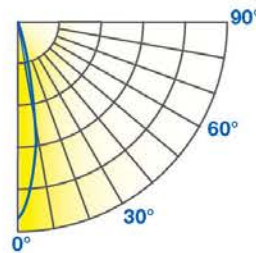

Degree	Candela
0	3600
5	3100
15	1230
25	258
35	74
45	44