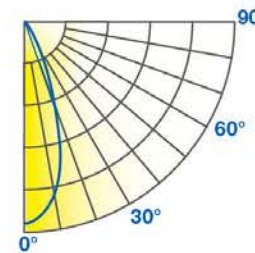

Diameter	Footcandles
0.8	694
1.6	174
2.4	77
3.2	43
3.9	28

12.5PAR30G4DIM/930NF25

Diameter	Footcandles
1.3	400
2.7	100
4.0	44
5.3	25
6.7	16

12.5PAR30G4DIM/930FL40

Diameter	Footcandles
2.2	206
4.4	51
6.6	23
8.7	13
10.9	8

Degree	Candela
0	6250
5	3820
15	936
25	199
35	82
45	46

Degree	Candela
0	3600
5	3100
15	1230
25	258
35	74
45	44

Degree	Candela
0	1850
5	1794
15	1261
25	441
35	121
45	58

For other CCT use the following multipliers: 2700K .95, 4000K 1.08

- Base:** E26
- Voltage:** 120V
- Dimmable:** Yes***
- PF:** 0.9
- Lifetime:** 40,000 hrs
- Weight:** 0.52lb / 236g

SPECIFICATIONS

Model	Product	Power (W)	CCT	CRI (typ.)	R9 / R13 (typ.)	Lumens	LPW	Beam Angle	CBCP (cd)
14.5PAR30G4DIM/927SP15	16111	14.5	Warm White 2700K	90	50 / 90	725	50	SP 15°	6155
12.5PAR30G4DIM/927NF25	16112	12.5	Warm White 2700K	90	50 / 90	815	65	NF 25°	3350
12.5PAR30G4DIM/927FL40	16113	12.5	Warm White 2700K	90	50 / 90	815	65	FL 40°	1750
14.5PAR30G4DIM/930SP15	16114	14.5	Warm White 3000K	90	50 / 90	760	52	SP 15°	6250
12.5PAR30G4DIM/930NF25	16115	12.5	Warm White 3000K	90	50 / 90	850	68	NF 25°	3600
12.5PAR30G4DIM/930FL40	16116	12.5	Warm White 3000K	90	50 / 90	850	68	FL 40°	1850
12.5PAR30G4DIM/940FL40	16119	12.5	Natural White 4000K	90	50 / 90	900	72	FL 40°	2050
14.5PAR30G4DIM/930SP15/B •	16208	14.5	Warm White 3000K	90	50 / 90	760	52	SP 15°	6250
12.5PAR30G4DIM/930NF25/B •	16209	12.5	Warm White 3000K	90	50 / 90	850	68	NF 25°	3600
12.5PAR30G4DIM/930FL40/B •	16210	12.5	Warm White 3000K	90	50 / 90	850	68	FL 40°	1850