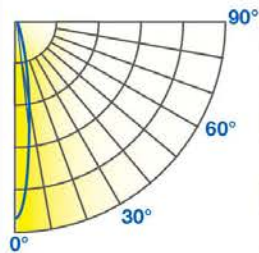

Diameter	Footcandles
0.8	694
1.6	174
2.4	77
3.2	43
3.9	28

12.5PAR30G4DIM/930NF25

Diameter	Footcandles
1.3	400
2.7	100
4.0	44
5.3	25
6.7	16

12.5PAR30G4DIM/930FL40

Diameter	Footcandles
2.2	206
4.4	51
6.6	23
8.7	13
10.9	8