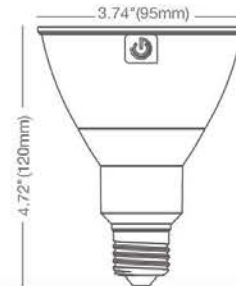

Diameter	Footcandles
0.8	694
1.6	174
2.4	77
3.2	43
3.9	28

12.5PAR30G4DIM/930NF25

Diameter	Footcandles
1.3	400
2.7	100
4.0	44
5.3	25
6.7	16

12.5PAR30G4DIM/930FL40

Diameter	Footcandles
2.2	206
4.4	51
6.6	23
8.7	13
10.9	8

- Base:** E26
- Voltage:** 120V
- Dimmable:** Yes***
- PF:** 0.9
- Lifetime:** 40,000 hrs
- Weight:** 0.52lb / 236g

SPECIFICATIONS

Model	Product	Power (W)	CCT	CRI (typ.)	R9 / R13 (typ.)	Lumens	LPW	Beam Angle	CBCP (cd)
14.5PAR30G4DIM/927SP15	16111	14.5	Warm White 2700K	90	50 / 90	725	50	SP 15°	6155
12.5PAR30G4DIM/927NF25	16112	12.5	Warm White 2700K	90	50 / 90	815	65	NF 25°	3350
12.5PAR30G4DIM/927FL40	16113	12.5	Warm White 2700K	90	50 / 90	815	65	FL 40°	1750
14.5PAR30G4DIM/930SP15	16114	14.5	Warm White 3000K	90	50 / 90	760	52	SP 15°	6250
12.5PAR30G4DIM/930NF25	16115	12.5	Warm White 3000K	90	50 / 90	850	68	NF 25°	3600
12.5PAR30G4DIM/930FL40	16116	12.5	Warm White 3000K	90	50 / 90	850	68	FL 40°	1850
12.5PAR30G4DIM/940FL40	16119	12.5	Natural White 4000K	90	50 / 90	900	72	FL 40°	2050
14.5PAR30G4DIM/930SP15/B •	16208	14.5	Warm White 3000K	90	50 / 90	760	52	SP 15°	6250
12.5PAR30G4DIM/930NF25/B •	16209	12.5	Warm White 3000K	90	50 / 90	850	68	NF 25°	3600
12.5PAR30G4DIM/930FL40/B •	16210	12.5	Warm White 3000K	90	50 / 90	850	68	FL 40°	1850