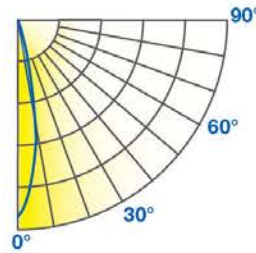

Degree	Candela
0	3600
5	3100
15	1230
25	258
35	74
45	44