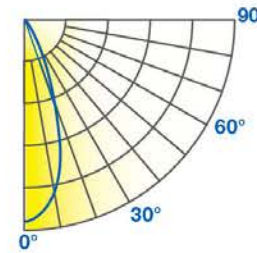

Diameter	Footcandles
0.8	694
1.6	174
2.4	77
3.2	43
3.9	28

12.5PAR30G4DIM/930NF25

Diameter	Footcandles
1.3	400
2.7	100
4.0	44
5.3	25
6.7	16

12.5PAR30G4DIM/930FL40

Diameter	Footcandles
2.2	206
4.4	51
6.6	23
8.7	13
10.9	8

Degree	Candela
0	6250
5	3820
15	936
25	199
35	82
45	46

Degree	Candela
0	3600
5	3100
15	1230
25	258
35	74
45	44

Degree	Candela
0	1850
5	1794
15	1261
25	441
35	121
45	58

For other CCT use the following multipliers: 2700K .95, 4000K 1.08

- Base:** E26
- Voltage:** 120V
- Dimmable:** Yes***
- PF:** 0.9
- Lifetime:** 40,000 hrs
- Weight:** 0.52lb / 236g

SPECIFICATIONS

Model	Product	Power (W)	CCT	CRI (typ.)	R9 / R13 (typ.)	Lumens	LPW	Beam Angle	CBCP (cd)
14.5PAR30G4DIM/927SP15	16111	14.5	Warm White 2700K	90	50 / 90	725	50	SP 15°	6155
12.5PAR30G4DIM/927NF25	16112	12.5	Warm White 2700K	90	50 / 90	815	65	NF 25°	3350
12.5PAR30G4DIM/927FL40	16113	12.5	Warm White 2700K	90	50 / 90	815	65	FL 40°	1750
14.5PAR30G4DIM/930SP15	16114	14.5	Warm White 3000K	90	50 / 90	760	52	SP 15°	6250
12.5PAR30G4DIM/930NF25	16115	12.5	Warm White 3000K	90	50 / 90	850	68	NF 25°	3600
12.5PAR30G4DIM/930FL40	16116	12.5	Warm White 3000K	90	50 / 90	850	68	FL 40°	1850
12.5PAR30G4DIM/940FL40	16119	12.5	Natural White 4000K	90	50 / 90	900	72	FL 40°	2050
14.5PAR30G4DIM/930SP15/B •	16208	14.5	Warm White 3000K	90	50 / 90	760	52	SP 15°	6250
12.5PAR30G4DIM/930NF25/B •	16209	12.5	Warm White 3000K	90	50 / 90	850	68	NF 25°	3600
12.5PAR30G4DIM/930FL40/B •	16210	12.5	Warm White 3000K	90	50 / 90	850	68	FL 40°	1850