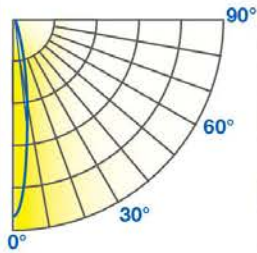

Diameter	Footcandles
0.8	694
1.6	174
2.4	77
3.2	43
3.9	28

12.5PAR30G4DIM/930NF25

Diameter	Footcandles
1.3	400
2.7	100
4.0	44
5.3	25
6.7	16

12.5PAR30G4DIM/930FL40

Diameter	Footcandles
2.2	206
4.4	51
6.6	23
8.7	13
10.9	8