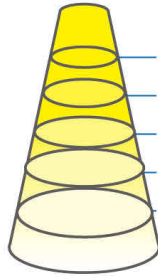

PAR20 7W DIM. TITANIUM CRI^{SP} LED SERIES 4.0

7W REPLACES

**50W
Hal.**

80% Energy Savings

CRI^{SP}

\$166 Savings per lamp*

- Full-face REFINE optic and sleek design
- Exceptional color rendering CRI 90
- Richer reds and natural skin tones (R9 50, R13 90)
- Tight LED binning for consistent CCT across all lamps
- High efficacy 69 LPW in Warm White
- Suitable for use in totally enclosed fixtures

PATENT PENDING REFINE OPTIC

The innovative REFINE optic provides a high candela to lumen ratio, optimizing light usage for directional applications.

REFLECTOR
Directs light

SHAPING LENS
Refines beam pattern

WATCH THE VIDEO

ILLUMINANCE & CANDELA DISTRIBUTION

7PAR20G4DIM/927FL40

Diameter	Footcandles
2.2	67
4.4	17
6.6	7
8.7	4
10.9	3

7PAR20G4DIM/930FL40

Diameter	Footcandles
2.2	72
4.4	18
6.6	8
8.7	5
10.9	3

7PAR20G4DIM/940FL40

Diameter	Footcandles
2.2	78
4.4	19
6.6	9
8.7	5
10.9	3

Degree	Candela
0	600
5	596
15	410
25	189
35	110
45	74

Degree	Candela
0	650
5	646
15	444
25	205
35	120
45	80

Degree	Candela
0	700
5	696
15	478
25	221
35	129
45	86