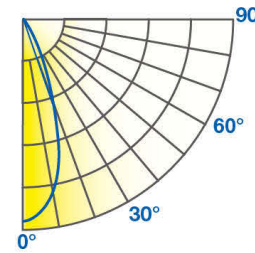

Degree	Candela
0	700
5	696
15	478
25	221
35	129
45	86

Base: E26
Voltage: 120V
Dimmable: Yes***
PF: 0.9
Lifetime: 40,000 hrs
Weight: 0.22lb / 100g