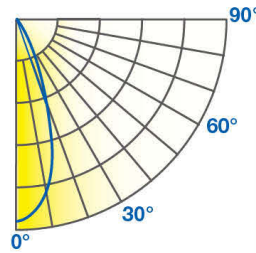

Degree	Candela
0	650
5	646
15	444
25	205
35	120
45	80