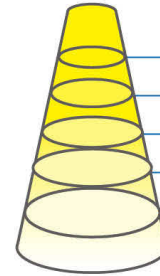

PAR20 7W DIM. TITANIUM CRI^{SP} LED SERIES 4.0

7W REPLACES

**50W
Hal.**

80% Energy Savings

CRI^{SP}

\$166 Savings per lamp*

- Full-face REFINE optic and sleek design
- Exceptional color rendering CRI 90
- Richer reds and natural skin tones (R9 50, R13 90)
- Tight LED binning for consistent CCT across all lamps
- High efficacy 69 LPW in Warm White
- Suitable for use in totally enclosed fixtures

PATENT PENDING REFINE OPTIC

The innovative REFINE optic provides a high candela to lumen ratio, optimizing light usage for directional applications.

REFLECTOR
Directs light

SHAPING LENS
Refines beam pattern

WATCH THE VIDEO

ILLUMINANCE & CANDELA DISTRIBUTION

7PAR20G4DIM/927FL40

Diameter	Footcandles
2.2	67
4.4	17
6.6	7
8.7	4
10.9	3

7PAR20G4DIM/930FL40

Diameter	Footcandles
2.2	72
4.4	18
6.6	8
8.7	5
10.9	3

7PAR20G4DIM/940FL40

Diameter	Footcandles
2.2	78
4.4	19
6.6	9
8.7	5
10.9	3

Degree	Candela
0	600
5	596
15	410
25	189
35	110
45	74

Degree	Candela
0	650
5	646
15	444
25	205
35	120
45	80

Degree	Candela
0	700
5	696
15	478
25	221
35	129
45	86