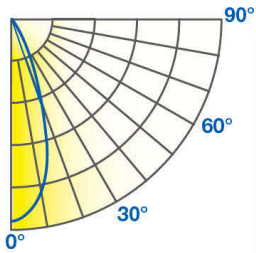

Degree	Candela
0	600
5	596
15	410
25	189
35	110
45	74