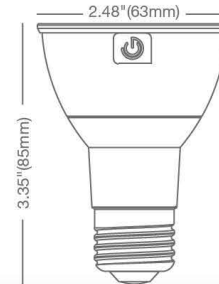

WATCH THE VIDEO

ILLUMINANCE & CANDELA DISTRIBUTION

7PAR20G4DIM/927FL40

Diameter	Footcandles
2.2	67
4.4	17
6.6	7
8.7	4
10.9	3

7PAR20G4DIM/930FL40

Diameter	Footcandles
2.2	72
4.4	18
6.6	8
8.7	5
10.9	3

7PAR20G4DIM/940FL40

Diameter	Footcandles
2.2	78
4.4	19
6.6	9
8.7	5
10.9	3

Degree	Candela
0	600
5	596
15	410
25	189
35	110
45	74

Degree	Candela
0	650
5	646
15	444
25	205
35	120
45	80

Degree	Candela
0	700
5	696
15	478
25	221
35	129
45	86

Base: E26
Voltage: 120V
Dimmable: Yes***
PF: 0.9
Lifetime: 40,000 hrs
Weight: 0.22lb / 100g

SPECIFICATIONS

Model	Product	Power (W)	CCT	CRI (typ.)	R9 / R13 (typ.)	Lumens	LPW	Beam Angle	CBCP (cd)
7PAR20G4DIM/927FL40	16108	7	Warm White 2700K	90	50 / 90	460	66	FL 40°	600
7PAR20G4DIM/930FL40	16109	7	Warm White 3000K	90	50 / 90	480	69	FL 40°	650
7PAR20G4DIM/940FL40	16110	7	Natural White 4000K	90	50 / 90	505	72	FL 40°	700
7PAR20G4DIM/930FL40/B •	16202	7	Warm White 3000K	90	50 / 90	480	69	FL 40°	650