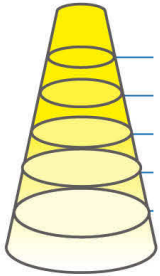

PAR20 7W DIM. TITANIUM CRI^{SP} LED SERIES 4.0

7W REPLACES

**50W
Hal.**

80% Energy Savings

CRI^{SP}

\$166 Savings per lamp*

- Full-face REFINE optic and sleek design
- Exceptional color rendering CRI 90
- Richer reds and natural skin tones (R9 50, R13 90)
- Tight LED binning for consistent CCT across all lamps
- High efficacy 69 LPW in Warm White
- Suitable for use in totally enclosed fixtures

PATENT PENDING REFINE OPTIC

The innovative REFINE optic provides a high candela to lumen ratio, optimizing light usage for directional applications.

REFLECTOR
Directs light

SHAPING LENS
Refines beam pattern

WATCH THE VIDEO

ILLUMINANCE & CANDELA DISTRIBUTION

7PAR20G4DIM/927FL40

Diameter	Footcandles
2.2	67
4.4	17
6.6	7
8.7	4
10.9	3

7PAR20G4DIM/930FL40

Diameter	Footcandles
2.2	72
4.4	18
6.6	8
8.7	5
10.9	3

7PAR20G4DIM/940FL40

Base: E26
Voltage: 120V
Dimmable: Yes***
PF: 0.9
Lifetime: 40,000 hrs
Weight: 0.22lb / 100g

SPECIFICATIONS

Model	Product	Power (W)	CCT	CRI (typ.)	R9 / R13 (typ.)	Lumens	LPW	Beam Angle	CBCP (cd)
7PAR20G4DIM/927FL40	16108	7	Warm White 2700K	90	50 / 90	460	66	FL 40°	600
7PAR20G4DIM/930FL40	16109	7	Warm White 3000K	90	50 / 90	480	69	FL 40°	650
7PAR20G4DIM/940FL40	16110	7	Natural White 4000K	90	50 / 90	505	72	FL 40°	700
7PAR20G4DIM/930FL40/B •	16202	7	Warm White 3000K	90	50 / 90	480	69	FL 40°	650