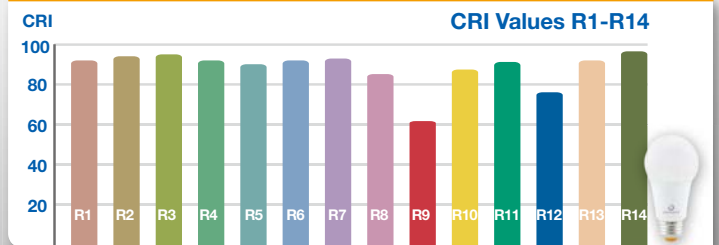

## GREEN CREATIVE FULL PRODUCT FAMILY

High CRI Version Available in E26 and GU24 Bases

Omnidirectional Lighting

A19 9W - CRI & CA Quality Specification

- ⌚ Omnidirectional: 300° beam angle
- ⌚ 40% more energy savings than CFL
- ⌚ Natural A-lamp shape fits all applications
- ⌚ Comfortable warm diffused light

SPECIFICATIONS

Model	Product	CCT	Lumens (lm)	Equiv.	LPW	Beam Angle	CBCP (cd)	CRI (typ.)	Dim	Life (hrs)	Voltage	Encl.	Energy Star
<b>A21 17W</b>	17A21G4DIM/827	16179	2700K	1600	100W	94	330°	N.A.	80	Yes	25,000	120V	Yes ✓
	17A21G4DIM/830	16180	3000K	1650	100W	97	330°	N.A.	80	Yes	25,000	120V	Yes ✓
	17A21G4DIM/840	16181	4000K	1700	100W	100	330°	N.A.	80	Yes	25,000	120V	Yes ✓
<b>A21 3-WAY 5.5/10.5/17W</b>	17A21G4/827/3WAY	16335	2700K	500 1000 1600	40W 75W 100W	91 95 94	330°	N.A.	80	No	25,000	120V	No Aug.
	12A19G4DIM/827	16175	2700K	1100	75W	92	330°	N.A.	80	Yes	25,000	120V	Yes ✓
<b>A19 12W</b>	12A19G4DIM/830	16176	3000K	1150	75W	96	330°	N.A.	80	Yes	25,000	120V	Yes ✓
	12A19G4DIM/840	16177	4000K	1180	75W	98	330°	N.A.	80	Yes	25,000	120V	Yes ✓
	9A19G4DIM/824	40741	2400K	700	60W	78	300°	N.A.	80	Yes	25,000	120V	No N.A.
<b>A19 9W</b>	9A19G4DIM/827	40742	2700K	800	60W	89	300°	N.A.	80	Yes	25,000	120V	No ✓
	9A19G4DIM/830	40743	3000K	800	60W	89	300°	N.A.	80	Yes	25,000	120V	No ✓
	9A19G4DIM/840	40744	4000K	850	60W	94	300°	N.A.	80	Yes	25,000	120V	No ✓
	9A19G4DIM/927	40746	2700K	800	60W	89	300°	N.A.	92	Yes	25,000	120V	No ✓