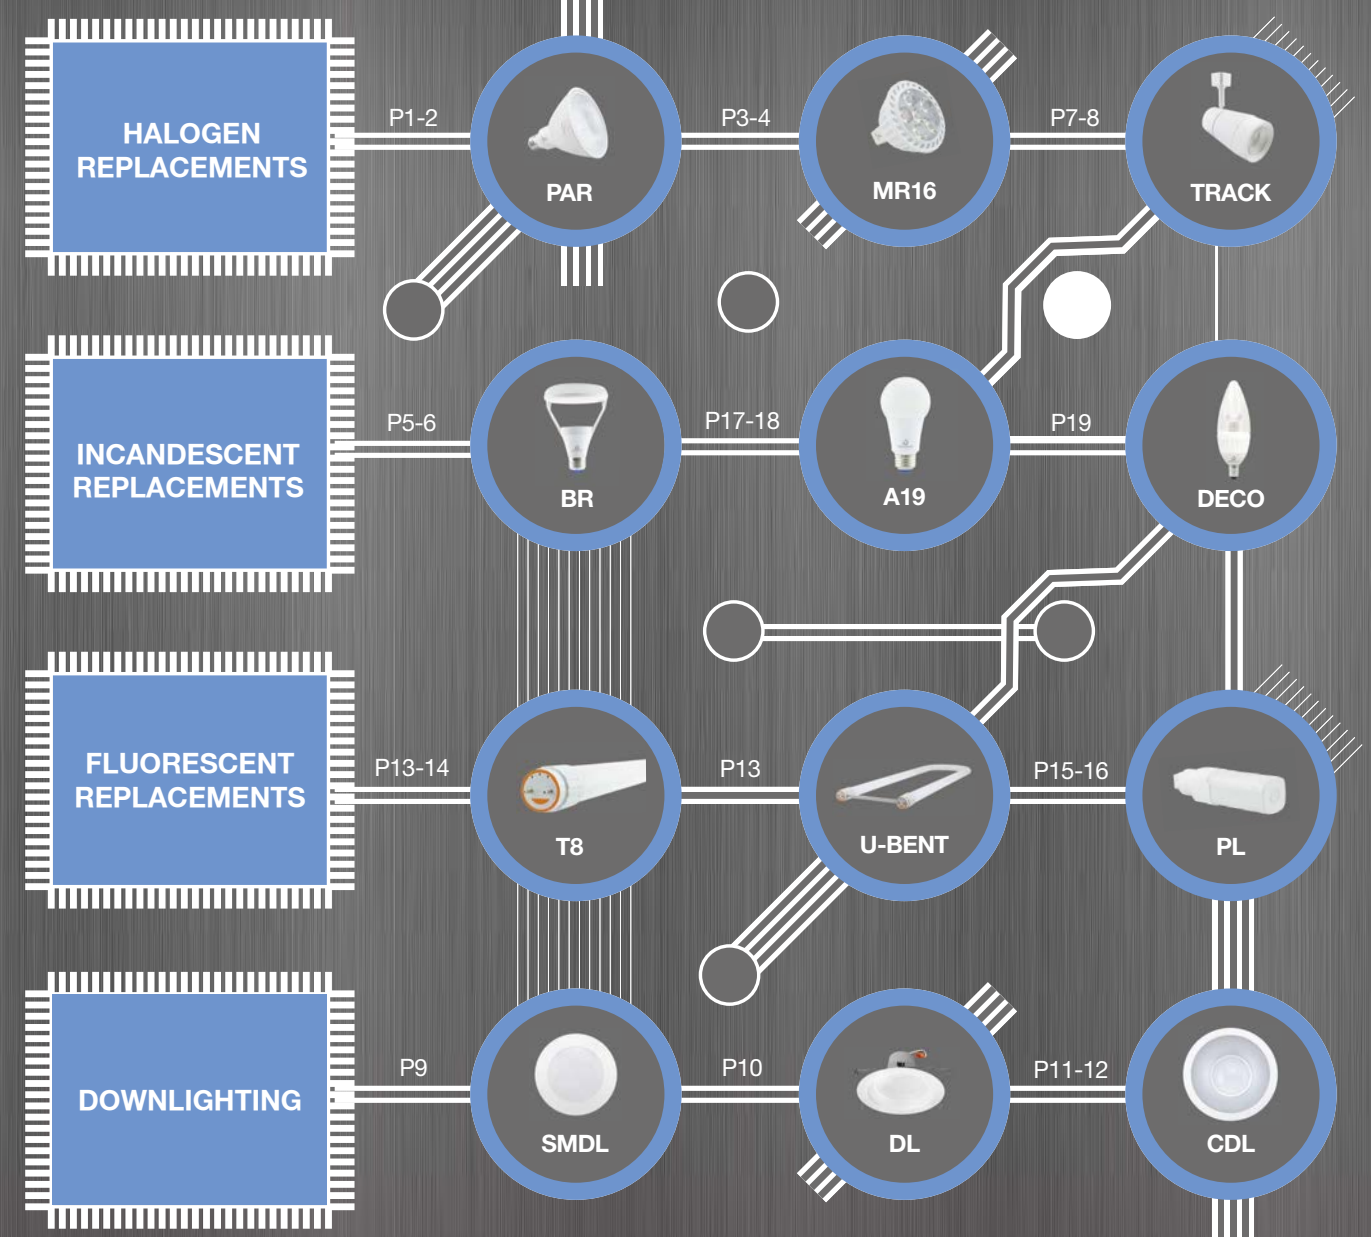

### A complete line with national distribution

GREEN CREATIVE's full product line of ENERGY STAR, DLC and CEC certified indoor retrofit and new construction lighting solutions serves the Retail, Hospitality, Food & Beverage, Office and Education industries through multiple distribution centers and sales networks across the USA.

## GREEN CREATIVE FULL PRODUCT FAMILY

High CRI Version Available in E26 and GU24 Bases

Omnidirectional Lighting

A19 9W - CRI & CA Quality Specification

- ⌚ Omnidirectional: 300° beam angle
- ⌚ 40% more energy savings than CFL
- ⌚ Natural A-lamp shape fits all applications
- ⌚ Comfortable warm diffused light