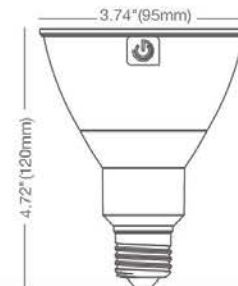

Diameter	Footcandles
0.8	694
1.6	174
2.4	77
3.2	43
3.9	28

12.5PAR30G4DIM/930NF25

Diameter	Footcandles
1.3	400
2.7	100
4.0	44
5.3	25
6.7	16

12.5PAR30G4DIM/930FL40

Diameter	Footcandles
2.2	206
4.4	51
6.6	23
8.7	13
10.9	8

- Base:** E26
- Voltage:** 120V
- Dimmable:** Yes***
- PF:** 0.9
- Lifetime:** 40,000 hrs
- Weight:** 0.52lb / 236g

SPECIFICATIONS

Model	Product	Power (W)	CCT	CRI (typ.)	R9 / R13 (typ.)	Lumens	LPW	Beam Angle	CBCP (cd)
14.5PAR30G4DIM/927SP15	16111	14.5	Warm White 2700K	90	50 / 90	725	50	SP 15°	6155
12.5PAR30G4DIM/927NF25	16112	12.5	Warm White 2700K	90	50 / 90	815	65	NF 25°	3350
12.5PAR30G4DIM/927FL40	16113	12.5	Warm White 2700K	90	50 / 90	815	65	FL 40°	1750
14.5PAR30G4DIM/930SP15	16114	14.5	Warm White 3000K	90	50 / 90	760	52	SP 15°	6250
12.5PAR30G4DIM/930NF25	16115	12.5	Warm White 3000K	90	50 / 90	850	68	NF 25°	3600
12.5PAR30G4DIM/930FL40	16116	12.5	Warm White 3000K	90	50 / 90	850	68	FL 40°	1850
12.5PAR30G4DIM/940FL40	16119	12.5	Natural White 4000K	90	50 / 90	900	72	FL 40°	2050
14.5PAR30G4DIM/930SP15/B •	16208	14.5	Warm White 3000K	90	50 / 90	760	52	SP 15°	6250
12.5PAR30G4DIM/930NF25/B •	16209	12.5	Warm White 3000K	90	50 / 90	850	68	NF 25°	3600
12.5PAR30G4DIM/930FL40/B •	16210	12.5	Warm White 3000K	90	50 / 90	850	68	FL 40°	1850