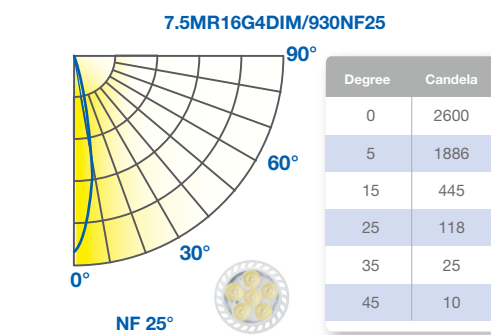

True 75W Halogen Replacement

MR16 7.5W - High CRI

- Most efficient high CRI MR16 75W halogen replacement
- Exceptional color rendering CRI 92
- Richer reds and natural skin tones (R9 70, R13 96)
- Suitable for use in totally enclosed fixtures

SPECIFICATIONS\*

Model	Product	CCT	Lumens (lm)	Equiv.	LPW	Beam Angle	CBCP (cd)	CRI (typ.)	Dim	Life (hrs)	Voltage	Encl.	Energy Star	
<b>MR16 7.5W</b>	7.5MR16G4DIM/927SP15	40804	2700K	410	75W	55	15°	5500	92	Yes	25,000	12V	Yes	June
	7.5MR16G4DIM/927NF25	40805	2700K	485	75W	63	25°	2600	92	Yes	25,000	12V	Yes	June
	7.5MR16G4DIM/927FL36	40806	2700K	485	75W	63	36°	1400	92	Yes	25,000	12V	Yes	June
	7.5MR16G4DIM/930SP15	40807	3000K	430	75W	57	15°	5500	92	Yes	25,000	12V	Yes	June
	7.5MR16G4DIM/930NF25	40808	3000K	505	75W	66	25°	2600	92	Yes	25,000	12V	Yes	June
	7.5MR16G4DIM/930FL36	40809	3000K	505	75W	66	36°	1400	92	Yes	25,000	12V	Yes	June
	7.5MR16G4DIM/840SP15	40810	4000K	485	75W	65	15°	5700	82	Yes	25,000	12V	Yes	June
	7.5MR16G4DIM/840NF25	40811	4000K	625	75W	81	25°	2800	82	Yes	25,000	12V	Yes	June
7.5MR16G4DIM/840FL36	40812	4000K	625	75W	81	36°	1600	82	Yes	25,000	12V	Yes	June	
<b>MR16 7W</b>	7MR16G3DIM/827NF25	95339	2700K	500	45W	71	25°	2325	80	Yes	25,000	12V	No	✓
	7MR16G3DIM/830NF25	95337	3000K	525	50W	75	25°	2350	80	Yes	25,000	12V	No	✓
	7MR16G3DIM/840NF25	95341	4000K	550	50W	79	25°	2400	80	Yes	25,000	12V	No	✓
<b>MR16 7W</b>	7MR16G4DIM/824FL36	40757	2400K	475	50W	68	36°	1180	80	Yes	25,000	12V	Yes	N.A.
	7MR16G4DIM/827FL36	40758	2700K	525	50W	75	36°	1255	80	Yes	25,000	12V	Yes	✓
	7MR16G4DIM/830FL36	40759	3000K	560	50W	80	36°	1265	80	Yes	25,000	12V	Yes	✓
	7MR16G4DIM/840FL36	40760	4000K	580	50W	83	36°	1285	80	Yes	25,000	12V	Yes	✓