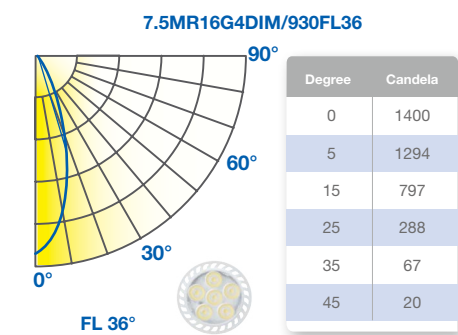

True 75W Halogen Replacement