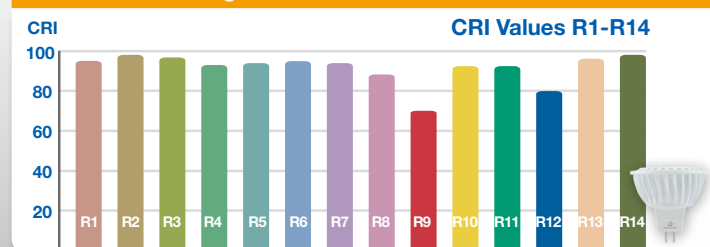

True 75W Halogen Replacement

MR16 7.5W - High CRI

- Most efficient high CRI MR16 75W halogen replacement
- Exceptional color rendering CRI 92
- Richer reds and natural skin tones (R9 70, R13 96)
- Suitable for use in totally enclosed fixtures

SPECIFICATIONS\*

Model	Product	CCT	Lumens (lm)	Equiv.	LPW	Beam Angle	CBCP (cd)	CRI (typ.)	Dim	Life (hrs)	Voltage	Encl.	Energy Star	
<b>MR16 7.5W</b>	7.5MR16G4DIM/927SP15	40804	2700K	410	75W	55	15°	5500	92	Yes	25,000	12V	Yes	June
	7.5MR16G4DIM/927NF25	40805	2700K	485	75W	63	25°	2600	92	Yes	25,000	12V	Yes	June
	7.5MR16G4DIM/927FL36	40806	2700K	485	75W	63	36°	1400	92	Yes	25,000	12V	Yes	June
	7.5MR16G4DIM/930SP15	40807	3000K	430	75W	57	15°	5500	92	Yes	25,000	12V	Yes	June
	7.5MR16G4DIM/930NF25	40808	3000K	505	75W	66	25°	2600	92	Yes	25,000	12V	Yes	June
	7.5MR16G4DIM/930FL36	40809	3000K	505	75W	66	36°	1400	92	Yes	25,000	12V	Yes	June
	7.5MR16G4DIM/840SP15	40810	4000K	485	75W	65	15°	5700	82	Yes	25,000	12V	Yes	June
	7.5MR16G4DIM/840NF25	40811	4000K	625	75W	81	25°	2800	82	Yes	25,000	12V	Yes	June
7.5MR16G4DIM/840FL36	40812	4000K	625	75W	81	36°	1600	82	Yes	25,000	12V	Yes	June	
<b>MR16 7W</b>	7MR16G3DIM/827NF25	95339	2700K	500	45W	71	25°	2325	80	Yes	25,000	12V	No	✓
	7MR16G3DIM/830NF25	95337	3000K	525	50W	75	25°	2350	80	Yes	25,000	12V	No	✓
	7MR16G3DIM/840NF25	95341	4000K	550	50W	79	25°	2400	80	Yes	25,000	12V	No	✓
<b>MR16 7W</b>	7MR16G4DIM/824FL36	40757	2400K	475	50W	68	36°	1180	80	Yes	25,000	12V	Yes	N.A.
	7MR16G4DIM/827FL36	40758	2700K	525	50W	75	36°	1255	80	Yes	25,000	12V	Yes	✓
	7MR16G4DIM/830FL36	40759	3000K	560	50W	80	36°	1265	80	Yes	25,000	12V	Yes	✓
	7MR16G4DIM/840FL36	40760	4000K	580	50W	83	36°	1285	80	Yes	25,000	12V	Yes	✓