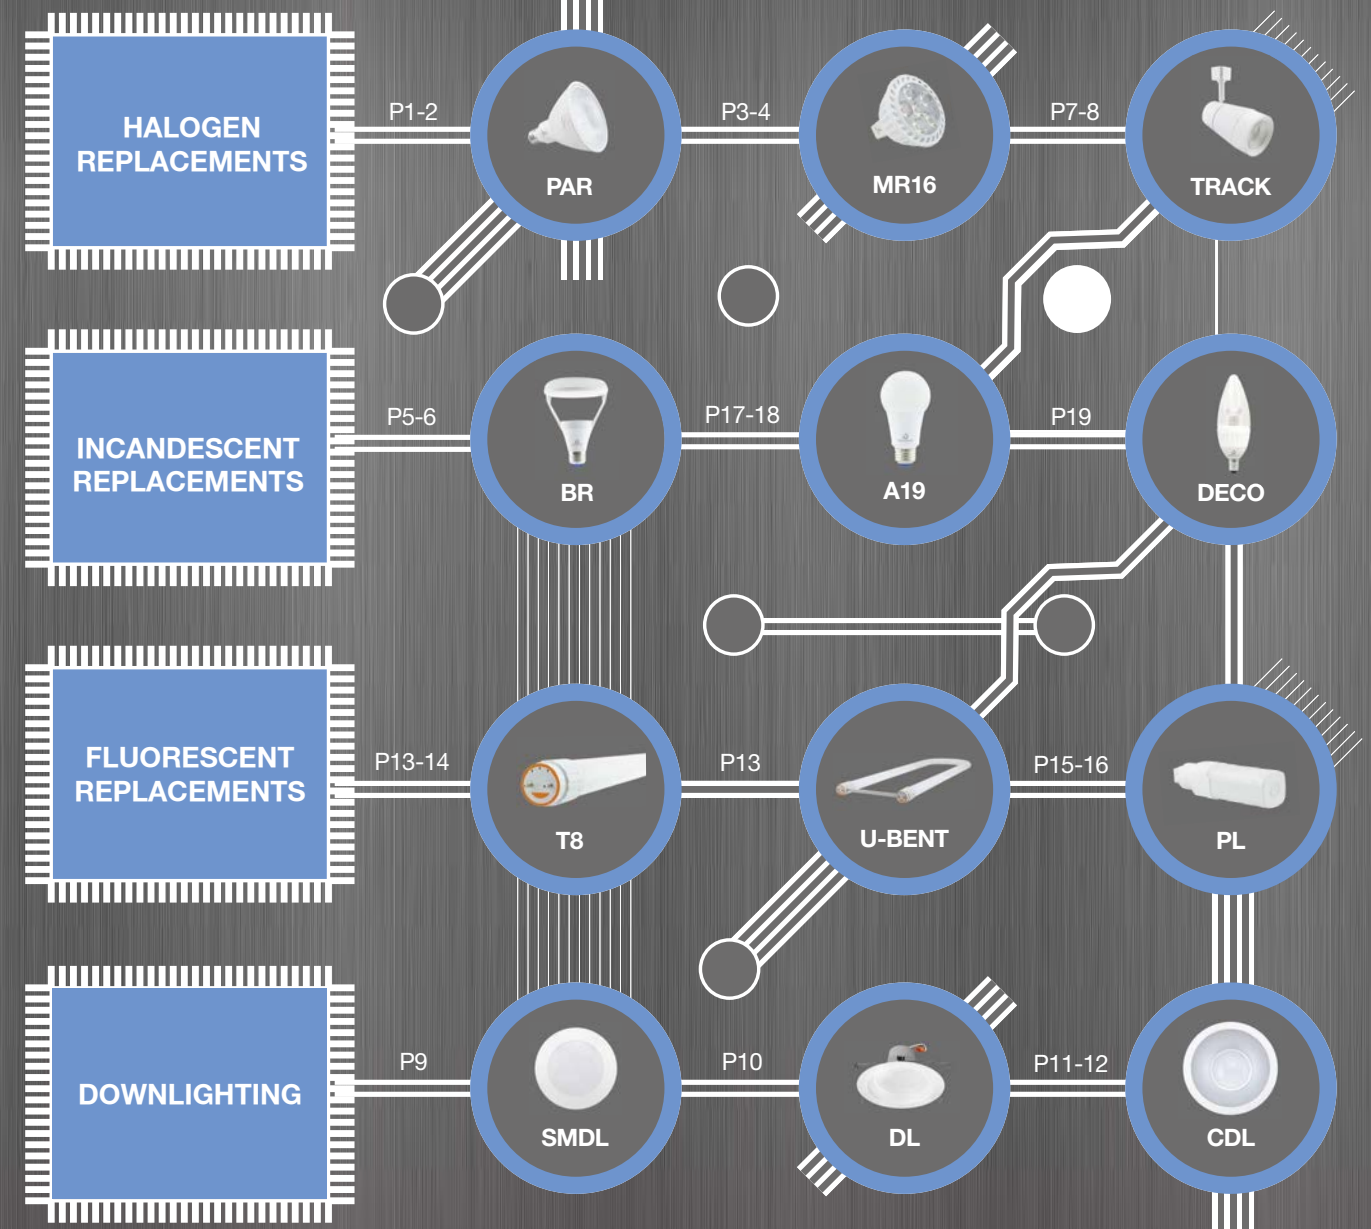

GREEN CREATIVE FULL PRODUCT FAMILY