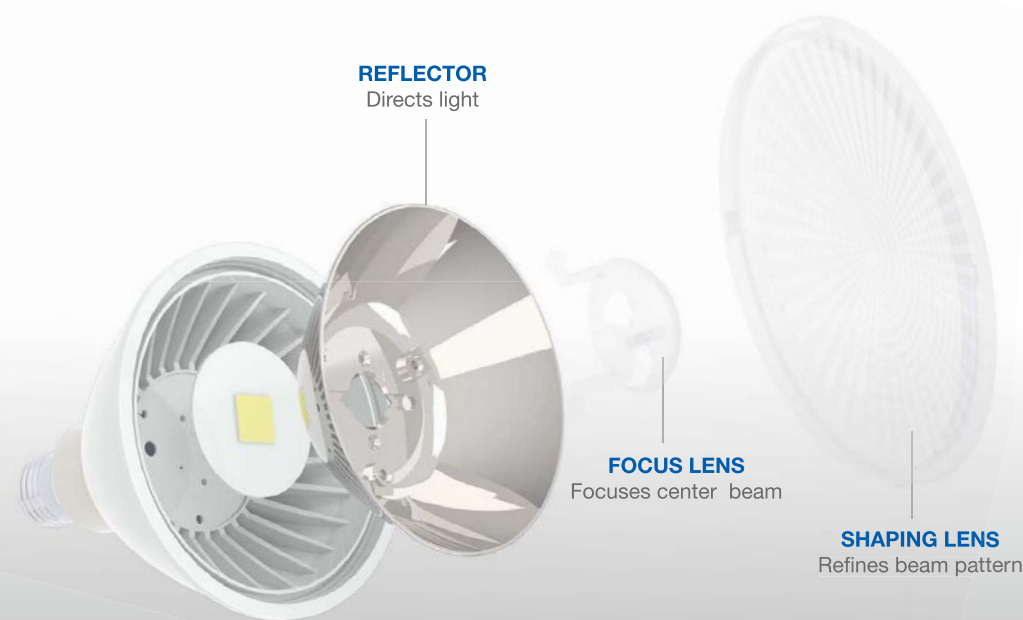

GREEN CREATIVE FULL PRODUCT FAMILY

Patent Pending REFINE Optic

WATCH THE VIDEO

SPECIFICATIONS*

Model	Product	CCT	Lumens (lm)	Equiv.	LPW	Beam Angle	CBCP (cd)	CRI (typ.)	Dim	Life (hrs)	Voltage	Encl.	ENERGY STAR	
	18.5PAR38G4DIM/927SP15	16147	2700K	950	100W	51	15°	10,500	90	Yes	40,000	120V	Yes	✓
	18.5PAR38G4DIM/927NF25	16148	2700K	950	120W	51	25°	5390	90	Yes	40,000	120V	Yes	✓
	17PAR38G4DIM/927FL40	16149	2700K	1105	120W	65	40°	2400	90	Yes	40,000	120V	Yes	✓
	18.5PAR38G4DIM/930SP15	16150	3000K	1000	100W	54	15°	11,000	90	Yes	40,000	120V	Yes	✓
	18.5PAR38G4DIM/930NF25	16151	3000K	1000	120W	54	25°	5400	90	Yes	40,000	120V	Yes	✓
	17PAR38G4DIM/930FL40	16152	3000K	1150	120W	68	40°	2500	90	Yes	40,000	120V	Yes	✓
	17PAR38G4DIM/940FL40	16155	4000K	1200	120W	71	40°	2650	90	Yes	40,000	120V	Yes	✓
	18.5PAR38G4DIM/930SP15/B •	16256	3000K	1000	100W	54	15°	11,000	90	Yes	40,000	120V	Yes	✓
	18.5PAR38G4DIM/930NF25/B •	16257	3000K	1000	120W	54	25°	5400	90	Yes	40,000	120V	Yes	✓
17PAR38G4DIM/930FL40/B •	16258	3000K	1150	120W	68	40°	2500	90	Yes	40,000	120V	Yes	✓	
	17PAR38G4/930FL40/277V	16161	3000K	1150	120W	68	40°	2500	90	No	40,000	120-277V	Yes	June
	17PAR38G4/940FL40/277V	16164	4000K	1200	120W	71	40°	2650	90	No	40,000	120-277V	Yes	June
	17PAR38G4DIM/927FL40/GU24	16303	2700K	1105	120W	65	40°	2400	90	Yes	40,000	120V	Yes	✓
	17PAR38G4DIM/930FL40/GU24	16306	3000K	1150	120W	68	40°	2500	90	Yes	40,000	120V	Yes	✓
	14.5PAR30G4DIM/927SP15	16111	2700K	725	75W	50	15°	6155	90	Yes	40,000	120V	Yes	✓
	12.5PAR30G4DIM/927NF25	16112	2700K	815	75W	65	25°	3350	90	Yes	40,000	120V	Yes	✓
	12.5PAR30G4DIM/927FL40	16113	2700K	815	75W	65	40°	1750	90	Yes	40,000	120V	Yes	✓
	14.5 PAR30G4DIM/930SP15	16114	3000K	760	75W	52	15°	6250	90	Yes	40,000	120V	Yes	✓
	12.5PAR30G4DIM/930NF25	16115	3000K	850	75W	68	25°	3600	90	Yes	40,000	120V	Yes	✓
	12.5PAR30G4DIM/930FL40	16116	3000K	850	75W	68	40°	1850	90	Yes	40,000	120V	Yes	✓
	12.5PAR30G4DIM/940FL40	16119	4000K	900	75W	72	40°	2050	90	Yes	40,000	120V	Yes	✓
	14.5PAR30G4DIM/930SP15/B •	16208	3000K	760	75W	52	15°	6250	90	Yes	40,000	120V	Yes	✓
	12.5PAR30G4DIM/930NF25/B •	16209	3000K	850	75W	68	25°	3600	90	Yes	40,000	120V	Yes	✓
	12.5PAR30G4DIM/930FL40/B •	16210	3000K	850	75W	68	40°	1850	90	Yes	40,000	120V	Yes	✓