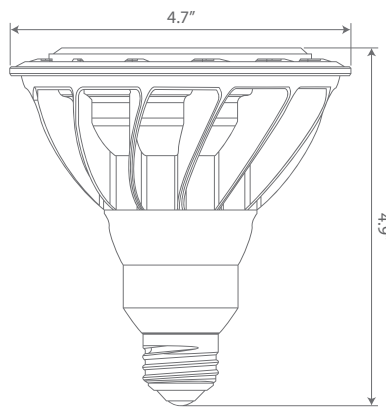

## Specifications

Input Power	Input Voltage	Lumen Output	Beam Angle	Center Beam	CCT
18 W	120 V	1480 lm	30°	3053 cd	3000 K
CRI	Luminous Efficacy	Power Factor	Input Current	Base	Lamp Lifespan
82	83 lm/W	0.9	0.1 A	E26	25000 Hrs.

## Dimensions