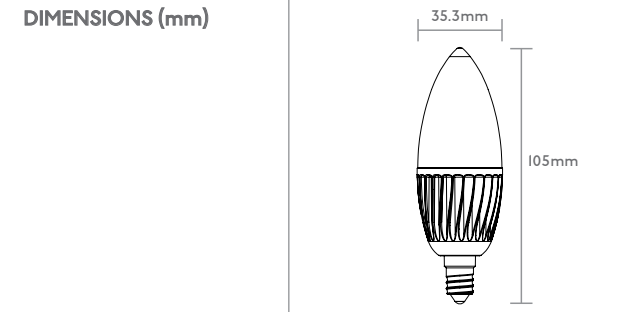

PRODUCT LED CANDELABRA

MODEL No.	27-4.5E12CAN-250
LED TYPE	COB LED
ENERGY STAR RATED	NO
WATTAGE (W)	4.5W
VOLTAGE (V)	120VAC
DIMMABLE	NO
LUMENS (lm)	300 (lm)
COLOR TEMPERATURE (K)	2700K
CRI	82
BEAM ANGLE	55.1° (avg) 250° (max)
HOUR RATING	25,000
BASE	E12

PHOTOMETRIC SUMMARY

ORDERING INFORMATION

27 — 4.5E12CAN — 250