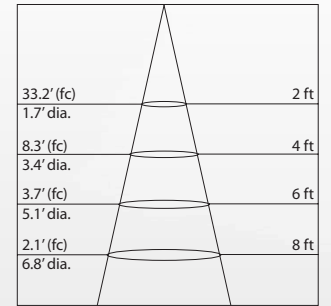

PRODUCT LED CANDELABRA

MODEL No.	27-4.5E12CAN-250
LED TYPE	COB LED
ENERGY STAR RATED	NO
WATTAGE (W)	4.5W
VOLTAGE (V)	120VAC
DIMMABLE	NO
LUMENS (lm)	300 (lm)
COLOR TEMPERATURE (K)	2700K
CRI	82
BEAM ANGLE	55.1° (avg) 250° (max)
HOUR RATING	25,000
BASE	E12

PHOTOMETRIC SUMMARY

ORDERING INFORMATION

27 — 4.5E12CAN — 250