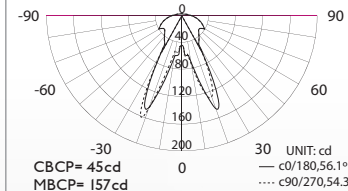

PRODUCT LED CANDELABRA

MODEL No.	27-4.5E12CAN-250
LED TYPE	COB LED
ENERGY STAR RATED	NO
WATTAGE (W)	4.5W
VOLTAGE (V)	120VAC
DIMMABLE	NO
LUMENS (lm)	300 (lm)
COLOR TEMPERATURE (K)	2700K
CRI	82
BEAM ANGLE	55.1° (avg) 250° (max)
HOUR RATING	25,000
BASE	E12

PHOTOMETRIC SUMMARY

ORDERING INFORMATION

27 — 4.5E12CAN — 250