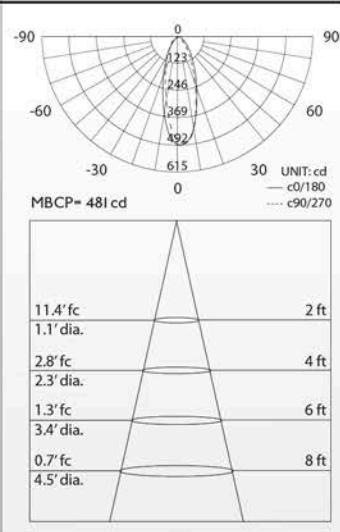

PHOTOMETRIC SUMMARY

399.53' fc	2 ft
1.1' dia.	
99.88' fc	4 ft
2.2' dia.	
44.39' fc	6 ft
3.2' dia.	
24.97' fc	8 ft
4.3' dia.	

ORDERING INFORMATION

30 - 17PAR38 - 40

PRODUCT	LED PAR38 2700K
MODEL No.	27-I7PAR38-40
LED TYPE	SHARP COB LED
ENERGY STAR RATED	NO
WATTAGE	17W
VOLTAGE	120VAC
DIMMABLE	YES
LUMENS	1050
COLOR TEMPERATURE	2700K
CRI	81
BEAM ANGLE	40°
HOUR RATING	25,000
BASE	E26
DIMENSIONS	

PRODUCT

LED PAR20 2700K

MODEL No.	27-8PAR20-40
LED TYPE	SHARP COB LED
ENERGY STAR RATED	NO
WATTAGE	8W
VOLTAGE	120VAC
DIMMABLE	YES
LUMENS	550
COLOR TEMPERATURE	2700K
CRI	82
BEAM ANGLE	40°
HOUR RATING	25,000
BASE	E26
DIMENSIONS	

PHOTOMETRIC SUMMARY

117.44' fc	2 ft
1.1' dia.	
29.36' fc	4 ft
2.3' dia.	
13.05' fc	6 ft
3.4' dia.	
7.34' fc	8 ft
4.6' dia.	

ORDERING INFORMATION

27 — 8PAR20 — 40

PRODUCT LED PAR 16 40°

MODEL No.	27-5PAR 16-40
LED TYPE	CREE LED
ENERGY STAR RATED	NO
WATTAGE	5W
VOLTAGE	120VAC/230V
DIMMABLE	YES
LUMENS	275
COLOR TEMPERATURE	2700K
CRI	80
BEAM ANGLE	40°
HOUR RATING	25,000
BASE	E26

PHOTOMETRIC SUMMARY

ORDERING INFORMATION

27 - 5PAR 16 - 40

PRODUCT LED PAR 16 25°

MODEL No.	27-5PAR 16-25
LED TYPE	CREE LED
ENERGY STAR RATED	NO
WATTAGE	5W
VOLTAGE	120VAC/230V
DIMMABLE	YES
LUMENS	275
COLOR TEMPERATURE	2700K
CRI	80
BEAM ANGLE	25°
HOUR RATING	25,000
BASE	E26