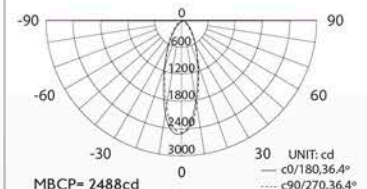

Art galleries
Hospitality
Offices
Recessed cans
Residential
Retail

PRODUCT

LED PAR38 3000K

MODEL No.	30-17PAR38-40
LED TYPE	SHARP COB LED
ENERGY STAR RATED	NO
WATTAGE	17W
VOLTAGE	120VAC
DIMMABLE	YES
LUMENS	1200
COLOR TEMPERATURE	3000K
CRI	81
BEAM ANGLE	40°
HOUR RATING	25,000
BASE	E26
DIMENSIONS	

PHOTOMETRIC SUMMARY

399.53' fc	2 ft
1.1' dia.	
99.88' fc	4 ft
2.2' dia.	
44.39' fc	6 ft
3.2' dia.	
24.97' fc	8 ft
4.3' dia.	

ORDERING INFORMATION

30 - 17PAR38 - 40

PRODUCT	LED PAR38 2700K
MODEL No.	27-I7PAR38-40
LED TYPE	SHARP COB LED
ENERGY STAR RATED	NO
WATTAGE	17W
VOLTAGE	120VAC
DIMMABLE	YES
LUMENS	1050
COLOR TEMPERATURE	2700K
CRI	81
BEAM ANGLE	40°
HOUR RATING	25,000
BASE	E26
DIMENSIONS	

PHOTOMETRIC SUMMARY

117.44' fc	2 ft
1.1' dia.	
29.36' fc	4 ft
2.3' dia.	
13.05' fc	6 ft
3.4' dia.	
7.34' fc	8 ft
4.6' dia.	

ORDERING INFORMATION

27 — 8PAR20 — 40

PRODUCT LED PAR 16 40°

MODEL No.	27-5PAR 16-40
LED TYPE	CREE LED
ENERGY STAR RATED	NO
WATTAGE	5W
VOLTAGE	120VAC/230V
DIMMABLE	YES
LUMENS	275
COLOR TEMPERATURE	2700K
CRI	80
BEAM ANGLE	40°
HOUR RATING	25,000
BASE	E26