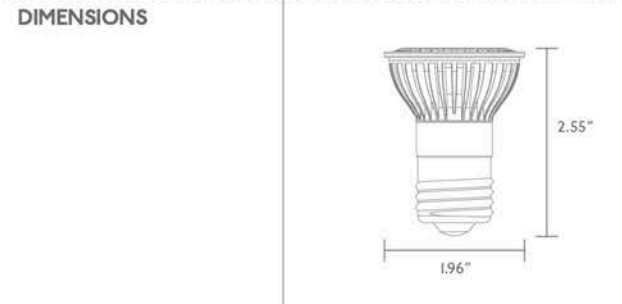

PHOTOMETRIC SUMMARY

117.44' fc	2 ft
1.1' dia.	
29.36' fc	4 ft
2.3' dia.	
13.05' fc	6 ft
3.4' dia.	
7.34' fc	8 ft
4.6' dia.	

ORDERING INFORMATION

27 — 8PAR20 — 40

PRODUCT LED PAR 16 40°

MODEL No.	27-5PAR 16-40
LED TYPE	CREE LED
ENERGY STAR RATED	NO
WATTAGE	5W
VOLTAGE	120VAC/230V
DIMMABLE	YES
LUMENS	275
COLOR TEMPERATURE	2700K
CRI	80
BEAM ANGLE	40°
HOUR RATING	25,000
BASE	E26