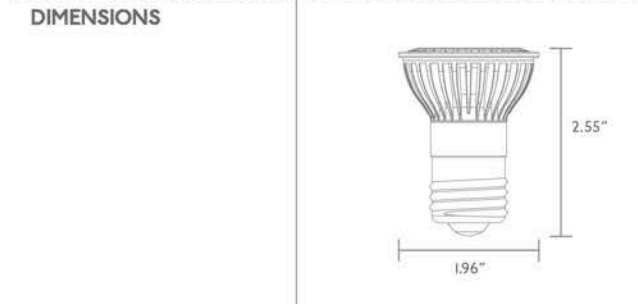

PHOTOMETRIC SUMMARY

117.44' fc	2 ft
1.1' dia.	
29.36' fc	4 ft
2.3' dia.	
13.05' fc	6 ft
3.4' dia.	
7.34' fc	8 ft
4.6' dia.	

ORDERING INFORMATION

27 — 8PAR20 — 40

PRODUCT LED PAR 16 40°

MODEL No.	27-5PAR 16-40
LED TYPE	CREE LED
ENERGY STAR RATED	NO
WATTAGE	5W
VOLTAGE	120VAC/230V
DIMMABLE	YES
LUMENS	275
COLOR TEMPERATURE	2700K
CRI	80
BEAM ANGLE	40°
HOUR RATING	25,000
BASE	E26

PHOTOMETRIC SUMMARY

ORDERING INFORMATION

27 - 5PAR 16 - 40

PRODUCT LED PAR 16 25°

MODEL No.	27-5PAR 16-25
LED TYPE	CREE LED
ENERGY STAR RATED	NO
WATTAGE	5W
VOLTAGE	120VAC/230V
DIMMABLE	YES
LUMENS	275
COLOR TEMPERATURE	2700K
CRI	80
BEAM ANGLE	25°
HOUR RATING	25,000
BASE	E26