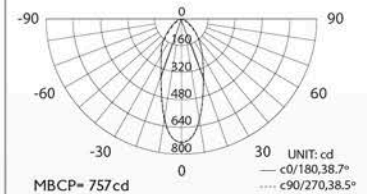

PHOTOMETRIC SUMMARY

399.53' fc	2 ft
1.1' dia.	
99.88' fc	4 ft
2.2' dia.	
44.39' fc	6 ft
3.2' dia.	
24.97' fc	8 ft
4.3' dia.	

ORDERING INFORMATION

30 - 17PAR38 - 40

PRODUCT	LED PAR38 2700K
MODEL No.	27-I7PAR38-40
LED TYPE	SHARP COB LED
ENERGY STAR RATED	NO
WATTAGE	17W
VOLTAGE	120VAC
DIMMABLE	YES
LUMENS	1050
COLOR TEMPERATURE	2700K
CRI	81
BEAM ANGLE	40°
HOUR RATING	25,000
BASE	E26
DIMENSIONS	

PHOTOMETRIC SUMMARY

117.44' fc	2 ft
1.1' dia.	
29.36' fc	4 ft
2.3' dia.	
13.05' fc	6 ft
3.4' dia.	
7.34' fc	8 ft
4.6' dia.	

ORDERING INFORMATION

27 — 8PAR20 — 40

PRODUCT LED PAR 16 40°

MODEL No.	27-5PAR 16-40
LED TYPE	CREE LED
ENERGY STAR RATED	NO
WATTAGE	5W
VOLTAGE	120VAC/230V
DIMMABLE	YES
LUMENS	275
COLOR TEMPERATURE	2700K
CRI	80
BEAM ANGLE	40°
HOUR RATING	25,000
BASE	E26