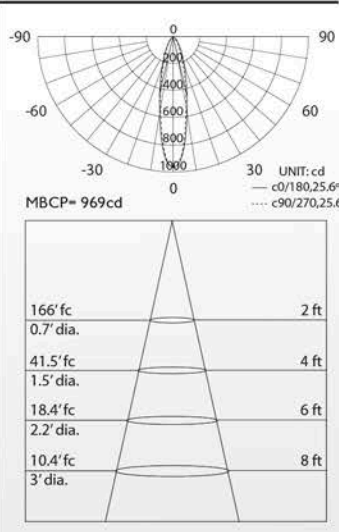

PHOTOMETRIC SUMMARY

399.53' fc	2 ft
1.1' dia.	
99.88' fc	4 ft
2.2' dia.	
44.39' fc	6 ft
3.2' dia.	
24.97' fc	8 ft
4.3' dia.	

ORDERING INFORMATION

30 - 17PAR38 - 40

PRODUCT	LED PAR38 2700K
MODEL No.	27-I7PAR38-40
LED TYPE	SHARP COB LED
ENERGY STAR RATED	NO
WATTAGE	17W
VOLTAGE	120VAC
DIMMABLE	YES
LUMENS	1050
COLOR TEMPERATURE	2700K
CRI	81
BEAM ANGLE	40°
HOUR RATING	25,000
BASE	E26
DIMENSIONS	

PHOTOMETRIC SUMMARY

117.44' fc	2 ft
1.1' dia.	
29.36' fc	4 ft
2.3' dia.	
13.05' fc	6 ft
3.4' dia.	
7.34' fc	8 ft
4.6' dia.	

ORDERING INFORMATION

27 — 8PAR20 — 40

PRODUCT LED PAR 16 40°

MODEL No.	27-5PAR 16-40
LED TYPE	CREE LED
ENERGY STAR RATED	NO
WATTAGE	5W
VOLTAGE	120VAC/230V
DIMMABLE	YES
LUMENS	275
COLOR TEMPERATURE	2700K
CRI	80
BEAM ANGLE	40°
HOUR RATING	25,000
BASE	E26

PHOTOMETRIC SUMMARY

ORDERING INFORMATION

27 - 5PAR 16 - 40

PRODUCT LED PAR 16 25°

MODEL No.	27-5PAR 16-25
LED TYPE	CREE LED
ENERGY STAR RATED	NO
WATTAGE	5W
VOLTAGE	120VAC/230V
DIMMABLE	YES
LUMENS	275
COLOR TEMPERATURE	2700K
CRI	80
BEAM ANGLE	25°
HOUR RATING	25,000
BASE	E26

PHOTOMETRIC SUMMARY

ORDERING INFORMATION

27 - 5PAR 16 - 25