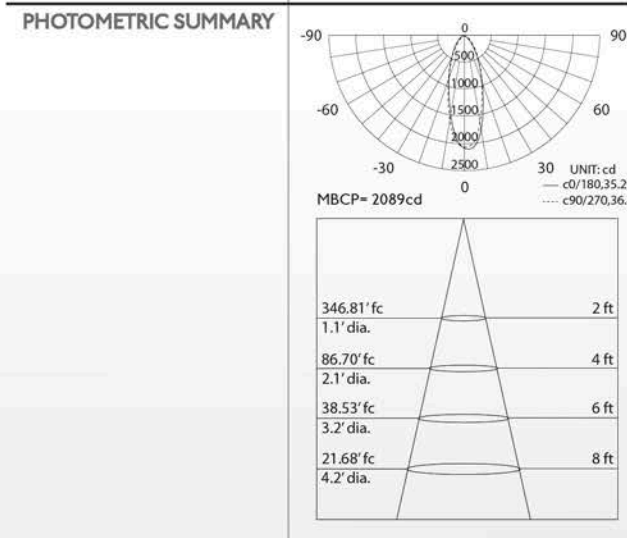

PHOTOMETRIC SUMMARY

399.53' fc	2 ft
1.1' dia.	
99.88' fc	4 ft
2.2' dia.	
44.39' fc	6 ft
3.2' dia.	
24.97' fc	8 ft
4.3' dia.	

ORDERING INFORMATION

30 - 17PAR38 - 40

PRODUCT	LED PAR38 2700K
MODEL No.	27-I7PAR38-40
LED TYPE	SHARP COB LED
ENERGY STAR RATED	NO
WATTAGE	17W
VOLTAGE	120VAC
DIMMABLE	YES
LUMENS	1050
COLOR TEMPERATURE	2700K
CRI	81
BEAM ANGLE	40°
HOUR RATING	25,000
BASE	E26
DIMENSIONS	

ORDERING INFORMATION

27 - I7PAR38 - 40

PRODUCT	LED PAR30 2700K
MODEL No.	27-I3PAR30-40
LED TYPE	SHARP COB LED
ENERGY STAR RATED	NO
WATTAGE	13W
VOLTAGE	120VAC
DIMMABLE	YES
LUMENS	800
COLOR TEMPERATURE	2700K
CRI	80
BEAM ANGLE	40°
HOUR RATING	25,000
BASE	E26
DIMENSIONS	

PHOTOMETRIC SUMMARY

117.44' fc	2 ft
1.1' dia.	
29.36' fc	4 ft
2.3' dia.	
13.05' fc	6 ft
3.4' dia.	
7.34' fc	8 ft
4.6' dia.	

ORDERING INFORMATION

27 — 8PAR20 — 40

PRODUCT LED PAR 16 40°

MODEL No.	27-5PAR 16-40
LED TYPE	CREE LED
ENERGY STAR RATED	NO
WATTAGE	5W
VOLTAGE	120VAC/230V
DIMMABLE	YES
LUMENS	275
COLOR TEMPERATURE	2700K
CRI	80
BEAM ANGLE	40°
HOUR RATING	25,000
BASE	E26