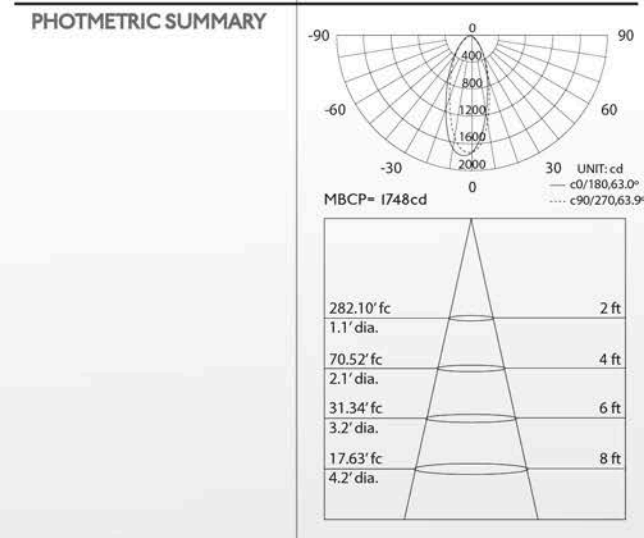

PHOTOMETRIC SUMMARY

399.53' fc	2 ft
1.1' dia.	
99.88' fc	4 ft
2.2' dia.	
44.39' fc	6 ft
3.2' dia.	
24.97' fc	8 ft
4.3' dia.	

ORDERING INFORMATION

30 - 17PAR38 - 40

PRODUCT	LED PAR38 2700K
MODEL No.	27-I7PAR38-40
LED TYPE	SHARP COB LED
ENERGY STAR RATED	NO
WATTAGE	17W
VOLTAGE	120VAC
DIMMABLE	YES
LUMENS	1050
COLOR TEMPERATURE	2700K
CRI	81
BEAM ANGLE	40°
HOUR RATING	25,000
BASE	E26
DIMENSIONS	

ORDERING INFORMATION

27 - I7PAR38 - 40

PRODUCT	LED PAR30 2700K
MODEL No.	27-I3PAR30-40
LED TYPE	SHARP COB LED
ENERGY STAR RATED	NO
WATTAGE	13W
VOLTAGE	120VAC
DIMMABLE	YES
LUMENS	800
COLOR TEMPERATURE	2700K
CRI	80
BEAM ANGLE	40°
HOUR RATING	25,000
BASE	E26
DIMENSIONS	

PHOTOMETRIC SUMMARY

117.44' fc	2 ft
1.1' dia.	
29.36' fc	4 ft
2.3' dia.	
13.05' fc	6 ft
3.4' dia.	
7.34' fc	8 ft
4.6' dia.	

ORDERING INFORMATION

27 — 8PAR20 — 40

PRODUCT LED PAR 16 40°

MODEL No.	27-5PAR 16-40
LED TYPE	CREE LED
ENERGY STAR RATED	NO
WATTAGE	5W
VOLTAGE	120VAC/230V
DIMMABLE	YES
LUMENS	275
COLOR TEMPERATURE	2700K
CRI	80
BEAM ANGLE	40°
HOUR RATING	25,000
BASE	E26

PHOTOMETRIC SUMMARY

ORDERING INFORMATION

27 - 5PAR 16 - 25