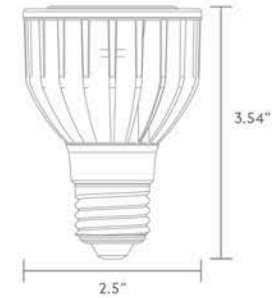

PHOTOMETRIC SUMMARY

399.53' fc	2 ft
1.1' dia.	
99.88' fc	4 ft
2.2' dia.	
44.39' fc	6 ft
3.2' dia.	
24.97' fc	8 ft
4.3' dia.	

ORDERING INFORMATION

30 - 17PAR38 - 40

PRODUCT	LED PAR38 2700K
MODEL No.	27-I7PAR38-40
LED TYPE	SHARP COB LED
ENERGY STAR RATED	NO
WATTAGE	17W
VOLTAGE	120VAC
DIMMABLE	YES
LUMENS	1050
COLOR TEMPERATURE	2700K
CRI	81
BEAM ANGLE	40°
HOUR RATING	25,000
BASE	E26
DIMENSIONS	

PRODUCT

LED PAR20 2700K

MODEL No.	27-8PAR20-40
LED TYPE	SHARP COB LED
ENERGY STAR RATED	NO
WATTAGE	8W
VOLTAGE	120VAC
DIMMABLE	YES
LUMENS	550
COLOR TEMPERATURE	2700K
CRI	82
BEAM ANGLE	40°
HOUR RATING	25,000
BASE	E26
DIMENSIONS	

PHOTOMETRIC SUMMARY

117.44' fc	2 ft
1.1' dia.	
29.36' fc	4 ft
2.3' dia.	
13.05' fc	6 ft
3.4' dia.	
7.34' fc	8 ft
4.6' dia.	

ORDERING INFORMATION

27 — 8PAR20 — 40

PRODUCT LED PAR 16 40°

MODEL No.	27-5PAR 16-40
LED TYPE	CREE LED
ENERGY STAR RATED	NO
WATTAGE	5W
VOLTAGE	120VAC/230V
DIMMABLE	YES
LUMENS	275
COLOR TEMPERATURE	2700K
CRI	80
BEAM ANGLE	40°
HOUR RATING	25,000
BASE	E26