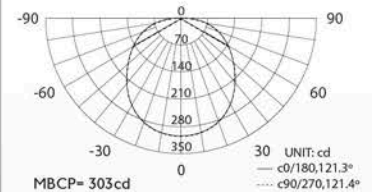

DIMENSIONS

PHOTOMETRIC SUMMARY

77.1' fc	2 ft
5.5' dia.	
19.3' fc	4 ft
11.0' dia.	
8.6' fc	6 ft
16.5' dia.	
4.8' fc	8 ft
22.0' dia.	

ORDERING INFORMATION

27 - 15BR40 - I20