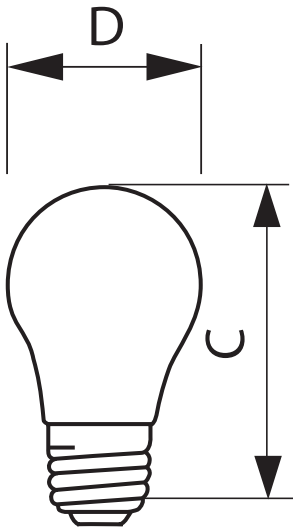

Appliance

App Oven 40W 120V A15/LL 1BC

The Philips Appliance bulb provides the perfect option to light your refrigerator, oven and other household appliances.

Product data

• General Characteristics

Base	Medium [Single Contact Medium Screw]
Base Information	Aluminum [Aluminum Base]
Bulb	A15
Bulb Finish	Clear
Filament Shape	C-9 [Pendant]
Operating Position	Universal [Any or Universal (U)]
Main Application	Appliance
Atmosphere	Gas

• Light Technical Characteristics

Initial lumen	400 Lm
---------------	--------

• Electrical Characteristics

Watts	40 W
Voltage	120 V

• Product Dimensions

Light Center Length L	2.38 in
Max Overall Length (MOL) - C	3.50 (max) in
Diameter D	1.894 in

• Product Data

Product number	299990
Full product name	App Oven 40W 120V A15/LL 1BC
Short product name	App Oven 40W 120V A15/LL 1BC
Pieces per Sku	1
eop_pck_cfg	12
Skus/Case	12
Bar code on pack	46677107703
Bar code on case	50046677107708
Logistics code(s)	925274136324
eop_net_weight_pp	0.001 kg

Dimensional drawing

E12/E17/E26, A15

E12/E17/E26, A15

E26