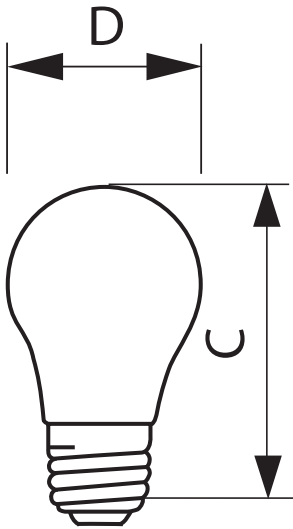

Appliance

App Oven 40W 120V A15/LL 1BC

The Philips Appliance bulb provides the perfect option to light your refrigerator, oven and other household appliances.

Product data

• General Characteristics

Base	Medium [Single Contact Medium Screw]
Base Information	Aluminum [Aluminum Base]
Bulb	A15
Bulb Finish	Clear
Filament Shape	C-9 [Pendant]
Operating Position	Universal [Any or Universal (U)]
Main Application	Appliance
Atmosphere	Gas

• Light Technical Characteristics

Initial lumen	400 Lm
---------------	--------

• Electrical Characteristics

Watts	40 W
Voltage	120 V

• Product Dimensions

Light Center Length L	2.38 in
Max Overall Length (MOL) - C	3.50 (max) in
Diameter D	1.894 in

• Product Data

Product number	299990
Full product name	App Oven 40W 120V A15/LL 1BC
Short product name	App Oven 40W 120V A15/LL 1BC
Pieces per Sku	1
eop_pck_cfg	12
Skus/Case	12
Bar code on pack	46677107703
Bar code on case	50046677107708
Logistics code(s)	925274136324
eop_net_weight_pp	0.001 kg

Dimensional drawing

E12/E17/E26, A15

E12/E17/E26, A15

E26