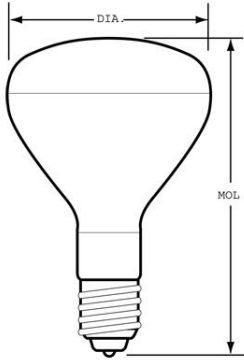

37770 - 250R40/1 6PK

GE heat lamp 250 watt R40 1-pack

- GE's specialty bulbs offer innovative solutions for a variety of lighting needs.
- Use it at home to heat small areas of the bathroom and workbench, or to prevent freezing of water pipes, car radiators and pumps.
- 120 volts
- Clear light bulb
- GE heat lamps have many uses around the home, garage, and workshop. Use GE heat lamps at home to heat small areas of the bathroom and workbench, or to prevent freezing of water pipes, car radiators and pumps
- Lasts 5000 hours
- R40 shape with medium base

GENERAL CHARACTERISTICS

Lamp Type	Incandescent - Reflector
Bulb	R40
Base	Medium Screw (E26)
Filament	C-9
Bulb Finish	Clear
Rated Life (NOM)	5000.0 h
Bulb Material	Soft glass
Primary Application	Heat Lamp

PHOTOMETRIC CHARACTERISTICS

Initial Lumens (NOM)	2200.0
Nominal Initial Lumens per Watt (NOM)	8.8

ELECTRICAL CHARACTERISTICS

Wattage (NOM)	250.0
Voltage (NOM)	120.0

DIMENSIONS

Maximum Overall Length (MOL) (NOM)	6.560 in(166.6 mm)
Bulb Diameter (DIA) (NOM)	5.000 in(127.0 mm)