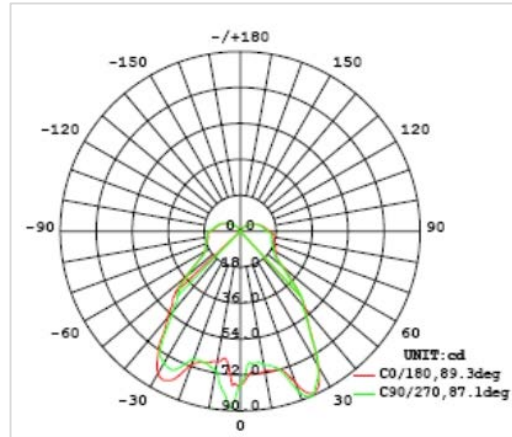

Technical Data

Models	CMB11-4101-E12
Bulb shape code	B11 Blunt-Tip
Cover Finish	Clear
Rated Wattage	5W
Incandescent Replacement	40W
CRI	>80
Color Temperature	2700K
Energy Star approval	Yes
Luminous Flux	325lm
Dimming	Yes
Base Type	E12
MOL	99 mm
Bulb Diameter	35.4 mm
Input Voltage	100V-120V /60Hz

Light Distribution diagram

Packaging Information

Models	Bulb Types	Product Box dimension	Master Carton diemnsion	Master Carton Quantity	Master Carton Weight	Gross
CMB11-4101	Blunt-Tip	45x45x110mm	484x247x240mm	100 pcs	7.51 kg	

Information provided is subject to change without notice. Please verify all details with Curtis Mathes. All values are design or typical values when measured under LM-79 laboratory conditions, and Curtis Mathes makes no warranty or guarantee, expressed or implied, that such performance will be obtained under end-use conditions