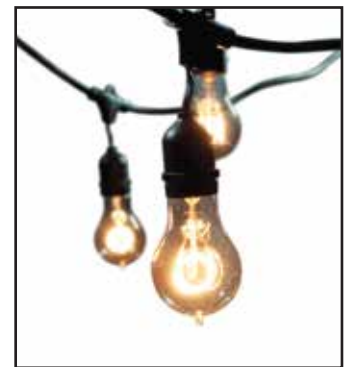

Decorative String Lights

COMMERCIAL GRADE

- 15 outdoor rated medium based (E26) sockets
- 48 ft. cord with 3 ft. spacing between each socket
- Maximum wattage for string run is 1500W
- Can connect up to 4 strings
- Available as a string only or as complete string and bulb kits

STRING LIGHT
STRING15/E26

VINTAGE STRING LIGHT KIT
STRING15/E26-S14KT

STARLIGHT STRING LIGHT KIT
STRING15/E26-G16KT

NOSTALGIC STRING LIGHT KIT
STRING15/E26-A19KT

Base	Volts	Item #	Ordering Code	Inner/Master	Description	Cord Length
E26	120	300025	STRING15/E26	1 / 4	15 Standard (E26) Base Sockets, 3' Spacing, 48' Cord, Bulbs Not Included	48'
E26	120	300027	STRING15/E26-S14KT	1 / 4	15 Standard (E26) Base Sockets, 3' Spacing, 48' Cord, Includes 15 S14 Bulbs	48'
E26	120	300029	STRING15/E26-G16KT	1 / 4	15 Standard (E26) Base Sockets, 3' Spacing, 48' Cord, Includes 15 Starlight Bulbs	48'
E26	120	300031	STRING15/E26-A19KT	1 / 4	15 Standard (E26) Base Sockets, 3' Spacing, 48' Cord, Includes 15 Nostalgic Bulbs	48'