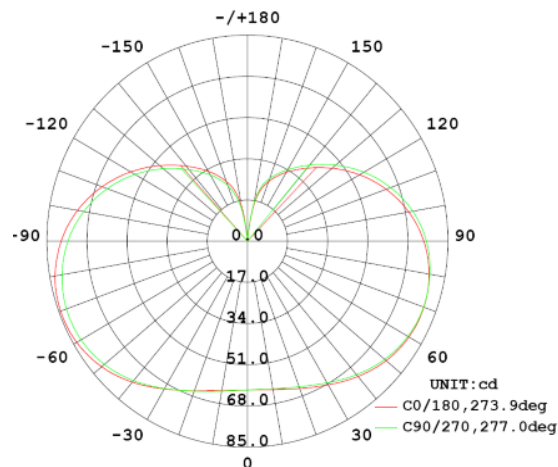

Luminous Intensity Distribution Diagram