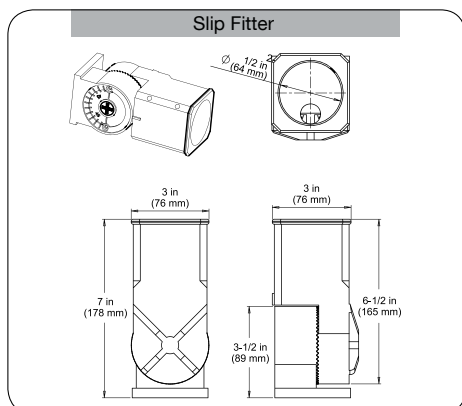

Applications

- Parking Lot Lighting
- Street Lighting
- Site Lighting
- Streetscape Lighting
- Area Lighting

Mounting Options

Specifications

Item Code	Description	Color Temp	Wattage	Output Lumen	Equiv. Wattage	Voltage	Mount	
7112	LED-FXSB75/3S/40K/DB-SF	4000K	75W	6,000	150W	120-277V	Slip Fitter	●
7113	LED-FXSB75/3S/40K/DB-SB	4000K	75W	6,000	150W	120-277V	Swivel Bracket	●
7114	LED-FXSB75/3S/40K/DB-EA6	4000K	75W	6,000	150W	120-277V	6" Extruded Arm	●
7115	LED-FXSB75/3S/50K/DB-SF	5000K	75W	6,200	150W	120-277V	Slip Fitter	●
7116	LED-FXSB75/3S/50K/DB-SB	5000K	75W	6,200	150W	120-277V	Swivel Bracket	●
7117	LED-FXSB75/3S/50K/DB-EA6	5000K	75W	6,200	150W	120-277V	6" Extruded Arm	●
7118	LED-FXSB110/3S/40K/DB-SF	4000K	110W	8,800	200W	120-277V	Slip Fitter	●
7119	LED-FXSB110/3S/40K/DB-SB	4000K	110W	8,800	200W	120-277V	Swivel Bracket	●
7120	LED-FXSB110/3S/40K/DB-EA6	4000K	110W	8,800	200W	120-277V	6" Extruded Arm	●
7121	LED-FXSB110/3S/50K/DB-SF	5000K	110W	9,200	200W	120-277V	Slip Fitter	●
7122	LED-FXSB110/3S/50K/DB-SB	5000K	110W	9,200	200W	120-277V	Swivel Bracket	●
7123	LED-FXSB110/3S/50K/DB-EA6	5000K	110W	9,200	200W	120-277V	6" Extruded Arm	●
180W								
7192	LED-FXSB180/3S/40K/DB-SF	4000K	180W	20,000	400W	120-277V	Slip Fitter	●
7193	LED-FXSB180/3S/40K/DB-SB	4000K	180W	20,000	400W	120-277V	Swivel Bracket	●
7194	LED-FXSB180/3S/40K/DB-EA6	4000K	180W	20,000	400W	120-277V	6" Extruded Arm	●
7195	LED-FXSB180/3S/50K/DB-SF	5000K	180W	20,000	400W	120-277V	Slip Fitter	●
7196	LED-FXSB180/3S/50K/DB-SB	5000K	180W	20,000	400W	120-277V	Swivel Bracket	●
7197	LED-FXSB180/3S/50K/DB-EA6	5000K	180W	20,000	400W	120-277V	6" Extruded Arm	●
240W								
7400	LED-FXSB240/3S/40K/DB-SF	4000K	240W	24,000	750W	120-277V	Slip Fitter	●
7401	LED-FXSB240/3S/40K/DB-SB	4000K	240W	24,000	750W	120-277V	Swivel Bracket	●
7402	LED-FXSB240/3S/40K/DB-EA6	4000K	240W	24,000	750W	120-277V	6" Extruded Arm	●
7403	LED-FXSB240/3S/50K/DB-SF	5000K	240W	24,000	750W	120-277V	Slip Fitter	●
7404	LED-FXSB240/3S/50K/DB-SB	5000K	240W	24,000	750W	120-277V	Swivel Bracket	●
7405	LED-FXSB240/3S/50K/DB-EA6	5000K	240W	24,000	750W	120-277V	6" Extruded Arm	●