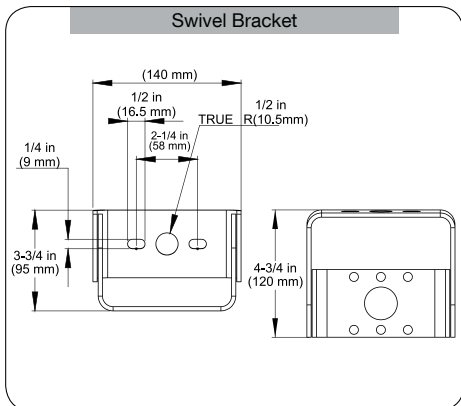

Applications

- Parking Lot Lighting
- Street Lighting
- Site Lighting
- Streetscape Lighting
- Area Lighting

Mounting Options

Specifications

Item Code	Description	Color Temp	Wattage	Output Lumen	Equiv. Wattage	Voltage	Mount	
7112	LED-FXSB75/3S/40K/DB-SF	4000K	75W	6,000	150W	120-277V	Slip Fitter	●
7113	LED-FXSB75/3S/40K/DB-SB	4000K	75W	6,000	150W	120-277V	Swivel Bracket	●
7114	LED-FXSB75/3S/40K/DB-EA6	4000K	75W	6,000	150W	120-277V	6" Extruded Arm	●
7115	LED-FXSB75/3S/50K/DB-SF	5000K	75W	6,200	150W	120-277V	Slip Fitter	●
7116	LED-FXSB75/3S/50K/DB-SB	5000K	75W	6,200	150W	120-277V	Swivel Bracket	●
7117	LED-FXSB75/3S/50K/DB-EA6	5000K	75W	6,200	150W	120-277V	6" Extruded Arm	●
7118	LED-FXSB110/3S/40K/DB-SF	4000K	110W	8,800	200W	120-277V	Slip Fitter	●
7119	LED-FXSB110/3S/40K/DB-SB	4000K	110W	8,800	200W	120-277V	Swivel Bracket	●
7120	LED-FXSB110/3S/40K/DB-EA6	4000K	110W	8,800	200W	120-277V	6" Extruded Arm	●
7121	LED-FXSB110/3S/50K/DB-SF	5000K	110W	9,200	200W	120-277V	Slip Fitter	●
7122	LED-FXSB110/3S/50K/DB-SB	5000K	110W	9,200	200W	120-277V	Swivel Bracket	●
7123	LED-FXSB110/3S/50K/DB-EA6	5000K	110W	9,200	200W	120-277V	6" Extruded Arm	●
180W								
7192	LED-FXSB180/3S/40K/DB-SF	4000K	180W	20,000	400W	120-277V	Slip Fitter	●
7193	LED-FXSB180/3S/40K/DB-SB	4000K	180W	20,000	400W	120-277V	Swivel Bracket	●
7194	LED-FXSB180/3S/40K/DB-EA6	4000K	180W	20,000	400W	120-277V	6" Extruded Arm	●
7195	LED-FXSB180/3S/50K/DB-SF	5000K	180W	20,000	400W	120-277V	Slip Fitter	●
7196	LED-FXSB180/3S/50K/DB-SB	5000K	180W	20,000	400W	120-277V	Swivel Bracket	●
7197	LED-FXSB180/3S/50K/DB-EA6	5000K	180W	20,000	400W	120-277V	6" Extruded Arm	●
240W								
7400	LED-FXSB240/3S/40K/DB-SF	4000K	240W	24,000	750W	120-277V	Slip Fitter	●
7401	LED-FXSB240/3S/40K/DB-SB	4000K	240W	24,000	750W	120-277V	Swivel Bracket	●
7402	LED-FXSB240/3S/40K/DB-EA6	4000K	240W	24,000	750W	120-277V	6" Extruded Arm	●
7403	LED-FXSB240/3S/50K/DB-SF	5000K	240W	24,000	750W	120-277V	Slip Fitter	●
7404	LED-FXSB240/3S/50K/DB-SB	5000K	240W	24,000	750W	120-277V	Swivel Bracket	●
7405	LED-FXSB240/3S/50K/DB-EA6	5000K	240W	24,000	750W	120-277V	6" Extruded Arm	●