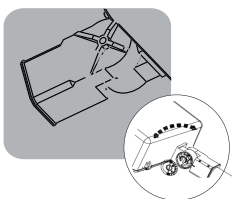

Mounting Options