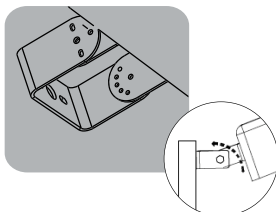

Mounting Options