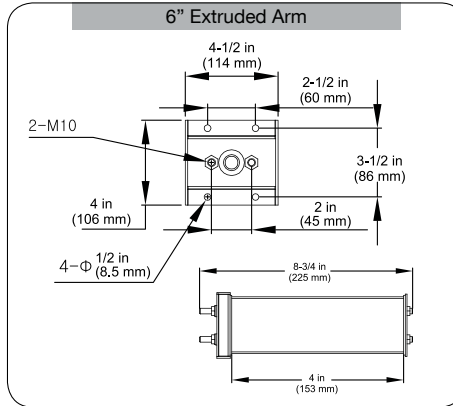

Applications

- Parking Lot Lighting
- Street Lighting
- Site Lighting
- Streetscape Lighting
- Area Lighting

Mounting Options

Specifications

Item Code	Description	Color Temp	Wattage	Output Lumen	Equiv. Wattage	Voltage	Mount	
7112	LED-FXSB75/3S/40K/DB-SF	4000K	75W	6,000	150W	120-277V	Slip Fitter	●
7113	LED-FXSB75/3S/40K/DB-SB	4000K	75W	6,000	150W	120-277V	Swivel Bracket	●
7114	LED-FXSB75/3S/40K/DB-EA6	4000K	75W	6,000	150W	120-277V	6" Extruded Arm	●
7115	LED-FXSB75/3S/50K/DB-SF	5000K	75W	6,200	150W	120-277V	Slip Fitter	●
7116	LED-FXSB75/3S/50K/DB-SB	5000K	75W	6,200	150W	120-277V	Swivel Bracket	●
7117	LED-FXSB75/3S/50K/DB-EA6	5000K	75W	6,200	150W	120-277V	6" Extruded Arm	●
7118	LED-FXSB110/3S/40K/DB-SF	4000K	110W	8,800	200W	120-277V	Slip Fitter	●
7119	LED-FXSB110/3S/40K/DB-SB	4000K	110W	8,800	200W	120-277V	Swivel Bracket	●
7120	LED-FXSB110/3S/40K/DB-EA6	4000K	110W	8,800	200W	120-277V	6" Extruded Arm	●
7121	LED-FXSB110/3S/50K/DB-SF	5000K	110W	9,200	200W	120-277V	Slip Fitter	●
7122	LED-FXSB110/3S/50K/DB-SB	5000K	110W	9,200	200W	120-277V	Swivel Bracket	●
7123	LED-FXSB110/3S/50K/DB-EA6	5000K	110W	9,200	200W	120-277V	6" Extruded Arm	●
180W								
7192	LED-FXSB180/3S/40K/DB-SF	4000K	180W	20,000	400W	120-277V	Slip Fitter	●
7193	LED-FXSB180/3S/40K/DB-SB	4000K	180W	20,000	400W	120-277V	Swivel Bracket	●
7194	LED-FXSB180/3S/40K/DB-EA6	4000K	180W	20,000	400W	120-277V	6" Extruded Arm	●
7195	LED-FXSB180/3S/50K/DB-SF	5000K	180W	20,000	400W	120-277V	Slip Fitter	●
7196	LED-FXSB180/3S/50K/DB-SB	5000K	180W	20,000	400W	120-277V	Swivel Bracket	●
7197	LED-FXSB180/3S/50K/DB-EA6	5000K	180W	20,000	400W	120-277V	6" Extruded Arm	●
240W								
7400	LED-FXSB240/3S/40K/DB-SF	4000K	240W	24,000	750W	120-277V	Slip Fitter	●
7401	LED-FXSB240/3S/40K/DB-SB	4000K	240W	24,000	750W	120-277V	Swivel Bracket	●
7402	LED-FXSB240/3S/40K/DB-EA6	4000K	240W	24,000	750W	120-277V	6" Extruded Arm	●
7403	LED-FXSB240/3S/50K/DB-SF	5000K	240W	24,000	750W	120-277V	Slip Fitter	●
7404	LED-FXSB240/3S/50K/DB-SB	5000K	240W	24,000	750W	120-277V	Swivel Bracket	●
7405	LED-FXSB240/3S/50K/DB-EA6	5000K	240W	24,000	750W	120-277V	6" Extruded Arm	●