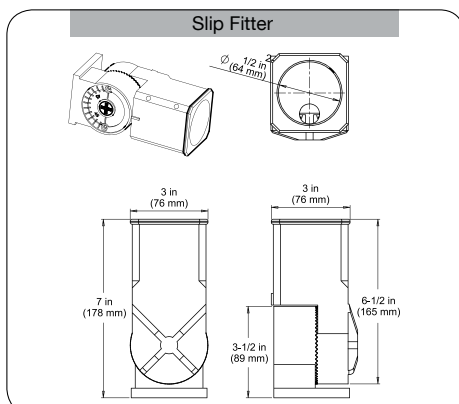

Applications

- Parking Lot Lighting
- Street Lighting
- Site Lighting
- Streetscape Lighting
- Area Lighting

Mounting Options

Specifications

Item Code	Description	Color Temp	Wattage	Output Lumen	Equiv. Wattage	Voltage	Mount	
7112	LED-FXSB75/3S/40K/DB-SF	4000K	75W	6,000	150W	120-277V	Slip Fitter	●
7113	LED-FXSB75/3S/40K/DB-SB	4000K	75W	6,000	150W	120-277V	Swivel Bracket	●
7114	LED-FXSB75/3S/40K/DB-EA6	4000K	75W	6,000	150W	120-277V	6" Extruded Arm	●
7115	LED-FXSB75/3S/50K/DB-SF	5000K	75W	6,200	150W	120-277V	Slip Fitter	●
7116	LED-FXSB75/3S/50K/DB-SB	5000K	75W	6,200	150W	120-277V	Swivel Bracket	●
7117	LED-FXSB75/3S/50K/DB-EA6	5000K	75W	6,200	150W	120-277V	6" Extruded Arm	●
7118	LED-FXSB110/3S/40K/DB-SF	4000K	110W	8,800	200W	120-277V	Slip Fitter	●
7119	LED-FXSB110/3S/40K/DB-SB	4000K	110W	8,800	200W	120-277V	Swivel Bracket	●
7120	LED-FXSB110/3S/40K/DB-EA6	4000K	110W	8,800	200W	120-277V	6" Extruded Arm	●
7121	LED-FXSB110/3S/50K/DB-SF	5000K	110W	9,200	200W	120-277V	Slip Fitter	●
7122	LED-FXSB110/3S/50K/DB-SB	5000K	110W	9,200	200W	120-277V	Swivel Bracket	●
7123	LED-FXSB110/3S/50K/DB-EA6	5000K	110W	9,200	200W	120-277V	6" Extruded Arm	●
180W								
7192	LED-FXSB180/3S/40K/DB-SF	4000K	180W	20,000	400W	120-277V	Slip Fitter	●
7193	LED-FXSB180/3S/40K/DB-SB	4000K	180W	20,000	400W	120-277V	Swivel Bracket	●
7194	LED-FXSB180/3S/40K/DB-EA6	4000K	180W	20,000	400W	120-277V	6" Extruded Arm	●
7195	LED-FXSB180/3S/50K/DB-SF	5000K	180W	20,000	400W	120-277V	Slip Fitter	●
7196	LED-FXSB180/3S/50K/DB-SB	5000K	180W	20,000	400W	120-277V	Swivel Bracket	●
7197	LED-FXSB180/3S/50K/DB-EA6	5000K	180W	20,000	400W	120-277V	6" Extruded Arm	●
240W								
7400	LED-FXSB240/3S/40K/DB-SF	4000K	240W	24,000	750W	120-277V	Slip Fitter	●
7401	LED-FXSB240/3S/40K/DB-SB	4000K	240W	24,000	750W	120-277V	Swivel Bracket	●
7402	LED-FXSB240/3S/40K/DB-EA6	4000K	240W	24,000	750W	120-277V	6" Extruded Arm	●
7403	LED-FXSB240/3S/50K/DB-SF	5000K	240W	24,000	750W	120-277V	Slip Fitter	●
7404	LED-FXSB240/3S/50K/DB-SB	5000K	240W	24,000	750W	120-277V	Swivel Bracket	●
7405	LED-FXSB240/3S/50K/DB-EA6	5000K	240W	24,000	750W	120-277V	6" Extruded Arm	●