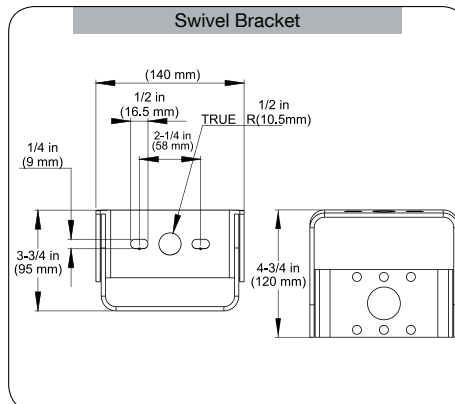

Applications

- Parking Lot Lighting
- Street Lighting
- Site Lighting
- Streetscape Lighting
- Area Lighting

Mounting Options

Specifications

Item Code	Description	Color Temp	Wattage	Output Lumen	Equiv. Wattage	Voltage	Mount	
7112	LED-FXSB75/3S/40K/DB-SF	4000K	75W	6,000	150W	120-277V	Slip Fitter	●
7113	LED-FXSB75/3S/40K/DB-SB	4000K	75W	6,000	150W	120-277V	Swivel Bracket	●
7114	LED-FXSB75/3S/40K/DB-EA6	4000K	75W	6,000	150W	120-277V	6" Extruded Arm	●
7115	LED-FXSB75/3S/50K/DB-SF	5000K	75W	6,200	150W	120-277V	Slip Fitter	●
7116	LED-FXSB75/3S/50K/DB-SB	5000K	75W	6,200	150W	120-277V	Swivel Bracket	●
7117	LED-FXSB75/3S/50K/DB-EA6	5000K	75W	6,200	150W	120-277V	6" Extruded Arm	●
7118	LED-FXSB110/3S/40K/DB-SF	4000K	110W	8,800	200W	120-277V	Slip Fitter	●
7119	LED-FXSB110/3S/40K/DB-SB	4000K	110W	8,800	200W	120-277V	Swivel Bracket	●
7120	LED-FXSB110/3S/40K/DB-EA6	4000K	110W	8,800	200W	120-277V	6" Extruded Arm	●
7121	LED-FXSB110/3S/50K/DB-SF	5000K	110W	9,200	200W	120-277V	Slip Fitter	●
7122	LED-FXSB110/3S/50K/DB-SB	5000K	110W	9,200	200W	120-277V	Swivel Bracket	●
7123	LED-FXSB110/3S/50K/DB-EA6	5000K	110W	9,200	200W	120-277V	6" Extruded Arm	●
180W								
7192	LED-FXSB180/3S/40K/DB-SF	4000K	180W	20,000	400W	120-277V	Slip Fitter	●
7193	LED-FXSB180/3S/40K/DB-SB	4000K	180W	20,000	400W	120-277V	Swivel Bracket	●
7194	LED-FXSB180/3S/40K/DB-EA6	4000K	180W	20,000	400W	120-277V	6" Extruded Arm	●
7195	LED-FXSB180/3S/50K/DB-SF	5000K	180W	20,000	400W	120-277V	Slip Fitter	●
7196	LED-FXSB180/3S/50K/DB-SB	5000K	180W	20,000	400W	120-277V	Swivel Bracket	●
7197	LED-FXSB180/3S/50K/DB-EA6	5000K	180W	20,000	400W	120-277V	6" Extruded Arm	●
240W								
7400	LED-FXSB240/3S/40K/DB-SF	4000K	240W	24,000	750W	120-277V	Slip Fitter	●
7401	LED-FXSB240/3S/40K/DB-SB	4000K	240W	24,000	750W	120-277V	Swivel Bracket	●
7402	LED-FXSB240/3S/40K/DB-EA6	4000K	240W	24,000	750W	120-277V	6" Extruded Arm	●
7403	LED-FXSB240/3S/50K/DB-SF	5000K	240W	24,000	750W	120-277V	Slip Fitter	●
7404	LED-FXSB240/3S/50K/DB-SB	5000K	240W	24,000	750W	120-277V	Swivel Bracket	●
7405	LED-FXSB240/3S/50K/DB-EA6	5000K	240W	24,000	750W	120-277V	6" Extruded Arm	●