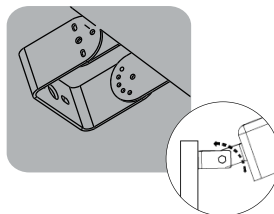

Mounting Options