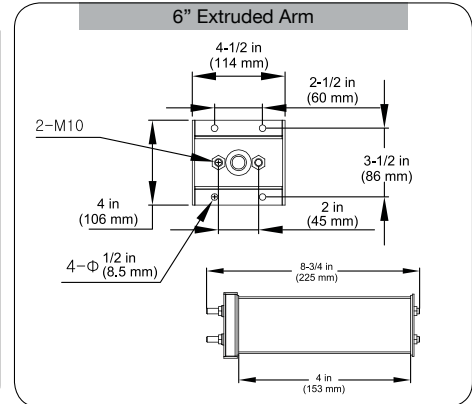

Applications

- Parking Lot Lighting
- Street Lighting
- Site Lighting
- Streetscape Lighting
- Area Lighting

Mounting Options

Specifications

Item Code	Description	Color Temp	Wattage	Output Lumen	Equiv. Wattage	Voltage	Mount	
7112	LED-FXSB75/3S/40K/DB-SF	4000K	75W	6,000	150W	120-277V	Slip Fitter	●
7113	LED-FXSB75/3S/40K/DB-SB	4000K	75W	6,000	150W	120-277V	Swivel Bracket	●
7114	LED-FXSB75/3S/40K/DB-EA6	4000K	75W	6,000	150W	120-277V	6" Extruded Arm	●
7115	LED-FXSB75/3S/50K/DB-SF	5000K	75W	6,200	150W	120-277V	Slip Fitter	●
7116	LED-FXSB75/3S/50K/DB-SB	5000K	75W	6,200	150W	120-277V	Swivel Bracket	●
7117	LED-FXSB75/3S/50K/DB-EA6	5000K	75W	6,200	150W	120-277V	6" Extruded Arm	●
7118	LED-FXSB110/3S/40K/DB-SF	4000K	110W	8,800	200W	120-277V	Slip Fitter	●
7119	LED-FXSB110/3S/40K/DB-SB	4000K	110W	8,800	200W	120-277V	Swivel Bracket	●
7120	LED-FXSB110/3S/40K/DB-EA6	4000K	110W	8,800	200W	120-277V	6" Extruded Arm	●
7121	LED-FXSB110/3S/50K/DB-SF	5000K	110W	9,200	200W	120-277V	Slip Fitter	●
7122	LED-FXSB110/3S/50K/DB-SB	5000K	110W	9,200	200W	120-277V	Swivel Bracket	●
7123	LED-FXSB110/3S/50K/DB-EA6	5000K	110W	9,200	200W	120-277V	6" Extruded Arm	●
180W								
7192	LED-FXSB180/3S/40K/DB-SF	4000K	180W	20,000	400W	120-277V	Slip Fitter	●
7193	LED-FXSB180/3S/40K/DB-SB	4000K	180W	20,000	400W	120-277V	Swivel Bracket	●
7194	LED-FXSB180/3S/40K/DB-EA6	4000K	180W	20,000	400W	120-277V	6" Extruded Arm	●
7195	LED-FXSB180/3S/50K/DB-SF	5000K	180W	20,000	400W	120-277V	Slip Fitter	●
7196	LED-FXSB180/3S/50K/DB-SB	5000K	180W	20,000	400W	120-277V	Swivel Bracket	●
7197	LED-FXSB180/3S/50K/DB-EA6	5000K	180W	20,000	400W	120-277V	6" Extruded Arm	●
240W								
7400	LED-FXSB240/3S/40K/DB-SF	4000K	240W	24,000	750W	120-277V	Slip Fitter	●
7401	LED-FXSB240/3S/40K/DB-SB	4000K	240W	24,000	750W	120-277V	Swivel Bracket	●
7402	LED-FXSB240/3S/40K/DB-EA6	4000K	240W	24,000	750W	120-277V	6" Extruded Arm	●
7403	LED-FXSB240/3S/50K/DB-SF	5000K	240W	24,000	750W	120-277V	Slip Fitter	●
7404	LED-FXSB240/3S/50K/DB-SB	5000K	240W	24,000	750W	120-277V	Swivel Bracket	●
7405	LED-FXSB240/3S/50K/DB-EA6	5000K	240W	24,000	750W	120-277V	6" Extruded Arm	●