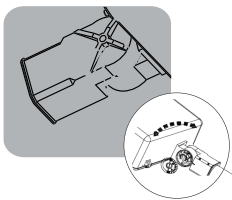

Applications

- Parking Lot Lighting
- Street Lighting
- Site Lighting
- Streetscape Lighting
- Area Lighting

Mounting Options

Specifications

Item Code	Description	Color Temp	Wattage	Output Lumen	Equiv. Wattage	Voltage	Mount	
7112	LED-FXSB75/3S/40K/DB-SF	4000K	75W	6,000	150W	120-277V	Slip Fitter	●
7113	LED-FXSB75/3S/40K/DB-SB	4000K	75W	6,000	150W	120-277V	Swivel Bracket	●
7114	LED-FXSB75/3S/40K/DB-EA6	4000K	75W	6,000	150W	120-277V	6" Extruded Arm	●
7115	LED-FXSB75/3S/50K/DB-SF	5000K	75W	6,200	150W	120-277V	Slip Fitter	●
7116	LED-FXSB75/3S/50K/DB-SB	5000K	75W	6,200	150W	120-277V	Swivel Bracket	●
7117	LED-FXSB75/3S/50K/DB-EA6	5000K	75W	6,200	150W	120-277V	6" Extruded Arm	●
7118	LED-FXSB110/3S/40K/DB-SF	4000K	110W	8,800	200W	120-277V	Slip Fitter	●
7119	LED-FXSB110/3S/40K/DB-SB	4000K	110W	8,800	200W	120-277V	Swivel Bracket	●
7120	LED-FXSB110/3S/40K/DB-EA6	4000K	110W	8,800	200W	120-277V	6" Extruded Arm	●
7121	LED-FXSB110/3S/50K/DB-SF	5000K	110W	9,200	200W	120-277V	Slip Fitter	●
7122	LED-FXSB110/3S/50K/DB-SB	5000K	110W	9,200	200W	120-277V	Swivel Bracket	●
7123	LED-FXSB110/3S/50K/DB-EA6	5000K	110W	9,200	200W	120-277V	6" Extruded Arm	●
180W								
7192	LED-FXSB180/3S/40K/DB-SF	4000K	180W	20,000	400W	120-277V	Slip Fitter	●
7193	LED-FXSB180/3S/40K/DB-SB	4000K	180W	20,000	400W	120-277V	Swivel Bracket	●
7194	LED-FXSB180/3S/40K/DB-EA6	4000K	180W	20,000	400W	120-277V	6" Extruded Arm	●
7195	LED-FXSB180/3S/50K/DB-SF	5000K	180W	20,000	400W	120-277V	Slip Fitter	●
7196	LED-FXSB180/3S/50K/DB-SB	5000K	180W	20,000	400W	120-277V	Swivel Bracket	●
7197	LED-FXSB180/3S/50K/DB-EA6	5000K	180W	20,000	400W	120-277V	6" Extruded Arm	●
240W								
7400	LED-FXSB240/3S/40K/DB-SF	4000K	240W	24,000	750W	120-277V	Slip Fitter	●
7401	LED-FXSB240/3S/40K/DB-SB	4000K	240W	24,000	750W	120-277V	Swivel Bracket	●
7402	LED-FXSB240/3S/40K/DB-EA6	4000K	240W	24,000	750W	120-277V	6" Extruded Arm	●
7403	LED-FXSB240/3S/50K/DB-SF	5000K	240W	24,000	750W	120-277V	Slip Fitter	●
7404	LED-FXSB240/3S/50K/DB-SB	5000K	240W	24,000	750W	120-277V	Swivel Bracket	●
7405	LED-FXSB240/3S/50K/DB-EA6	5000K	240W	24,000	750W	120-277V	6" Extruded Arm	●