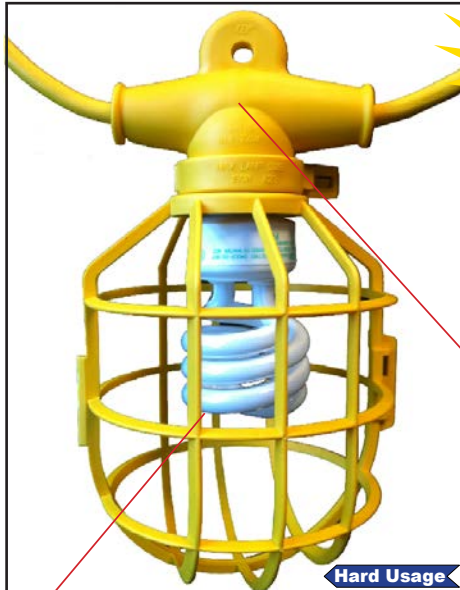

CONTRACTOR SERIES

Contractor Grade Temporary Light Stringer

GL-100MPC is constructed of SJTW cord available in 14/2 & 12/3 construction in lengths of 50ft -100ft. Listed for hard usage / outdoor usage. 100ft standard includes cages & molded 15A straight blade plug & connector. Compact design packaging for less warehouse space & easy job site clean up.

All Yellow "High Visable" Unit

Snap Lock Cage

Copper Screw Shell Socket

Low Profile Molding Design

15A Male & Female Ends

Full Color Packaging

ORDERING INFORMATION

Cat #	Description	Lamp Style	Case/Wt
GL100-142MPC	14/2 SJTW, 100' w/15A male & female	150w max Type "A"	11
GL50-142MPC	14/2 SJTW, 50' w/15A male & female	150w max Type "A"	6
GL100-123MPC	12/3 SJTW, 100' w/15A male & female	150w max Type "A"	18
GL50-123MPC	12/3 SJTW, 50' w/15A male & female	150w max Type "A"	9