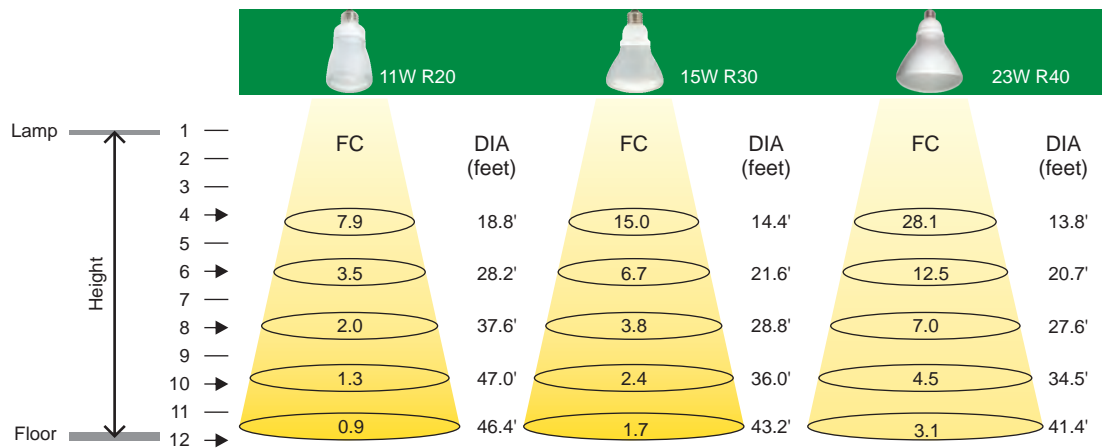

Reflector INDOOR

R20 / R30 / R40 Indoor Reflector CFL

Nominal Wattage	Overdrive Model #	Item Description & CCT	Initial Lumen	Av Rated Life (hrs)	Diameter inch / mm	Length inch / mm	Pack Master	Item #
11	11W/ODR20	11W R20 Reflector- CFL-Soft White	360	10,000	2.5 / 64	5.0 / 126	12	122
11	11W/ODR20/50K	11W R20 Reflector- CFL-Natural DL	360	10,000	2.5 / 64	5.0 / 126	12	123
15	• 15W/ODR30	15W R30 Reflector- CFL-Soft White	700	10,000	3.7 / 95	5.4 / 137	12	037
15	15W/ODR30/41K	15W R30 Reflector- CFL-Cool White	700	10,000	3.7 / 95	5.4 / 137	12	161
15	15W/ODR30/50K	15W R30 Reflector- CFL-Natural DL	700	10,000	3.7 / 95	5.4 / 137	12	092
23	• 23W/ODR40	23W R40 Reflector- CFL-Soft White	1090	10,000	5.0 / 127	6.5 / 165	12	129
23	23W/ODR40/50K	23W R40 Reflector- CFL-Natural DL	1200	10,000	5.0 / 127	6.5 / 165	12	130

Applications

PENDANT FIXTURES

RECESSED CANS

TRACK LIGHTING

FC - Foot candle value at beam center

Features

- 6,000 to 10,000 hour average rated life reduces relamping & related costs
- Rare earth tri-phosphor with 80 plus CRI for better performance
- High Luminous Efficacy
- 75% Lower Power Consumption over incandescent bulbs
- Available in various color temperature
- Size same as incandescent lamp and true retrofit

Notes

- Not Dimmable
- Available in other color temperature also (upon request)
- Dimension with ± 0.1 inch tolerance