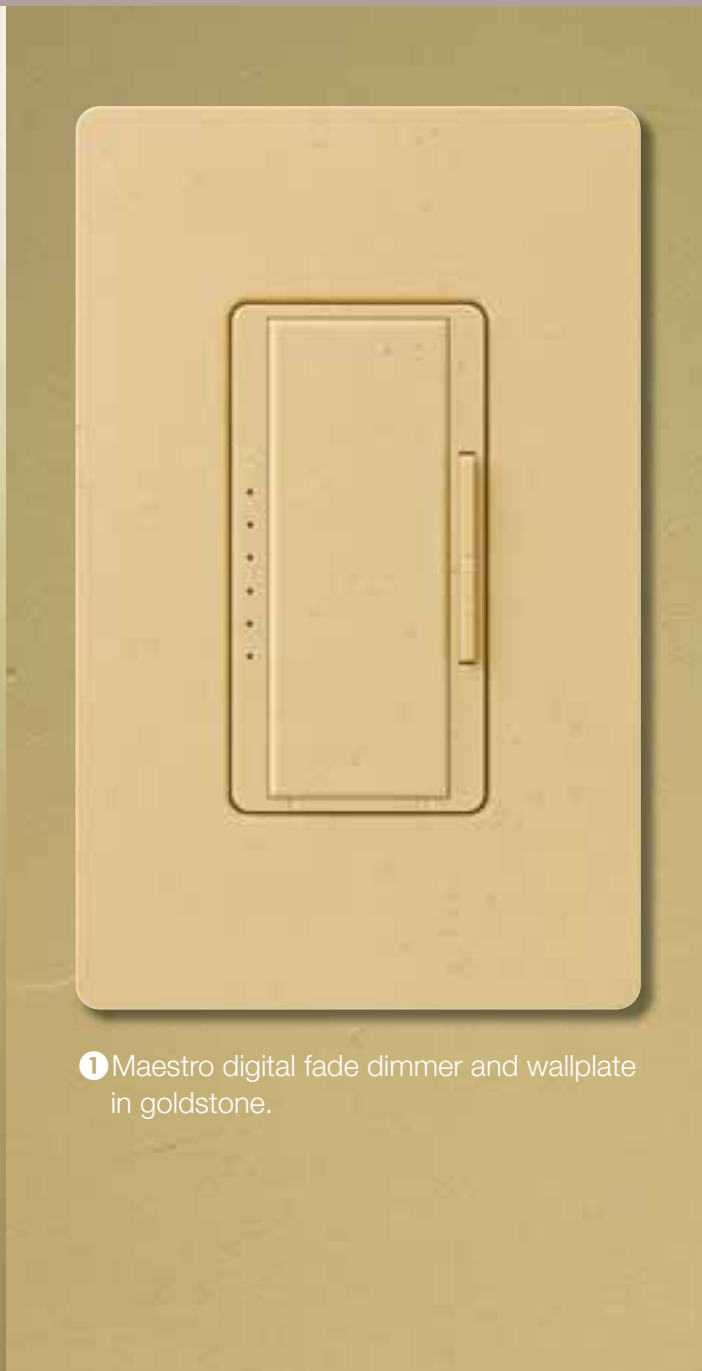

1 Maestro digital fade dimmer and wallplate in goldstone.