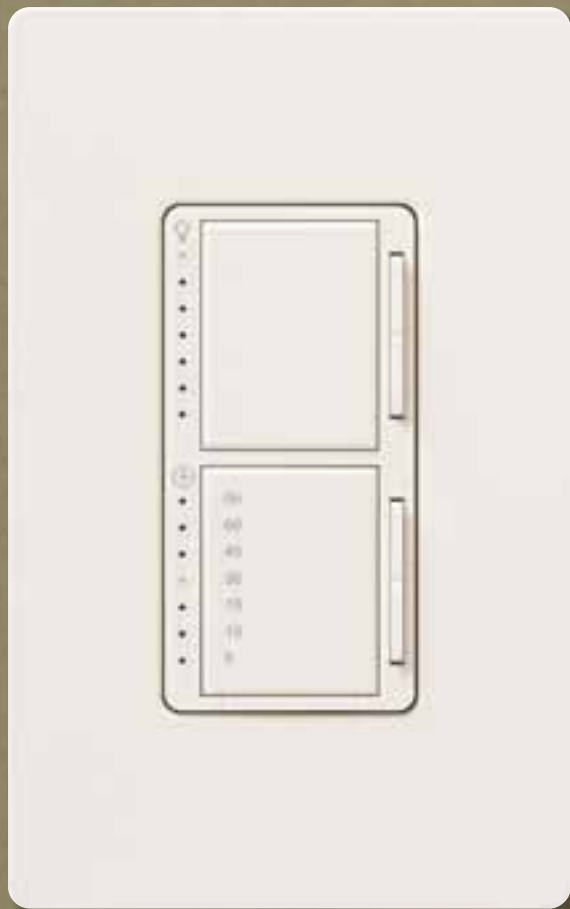

# Maestro® dimmer and timer | bathroom

ease

**Dim your lights and automatically turn your fan off with one control.**

- Dimmed light provides a gentle night light, or softens the transition into your morning routine.
- Set the timer to automatically turn the fan off and save energy.
- Reduce mold and mildew by using the countdown timer after a shower to eliminate moisture from the room.