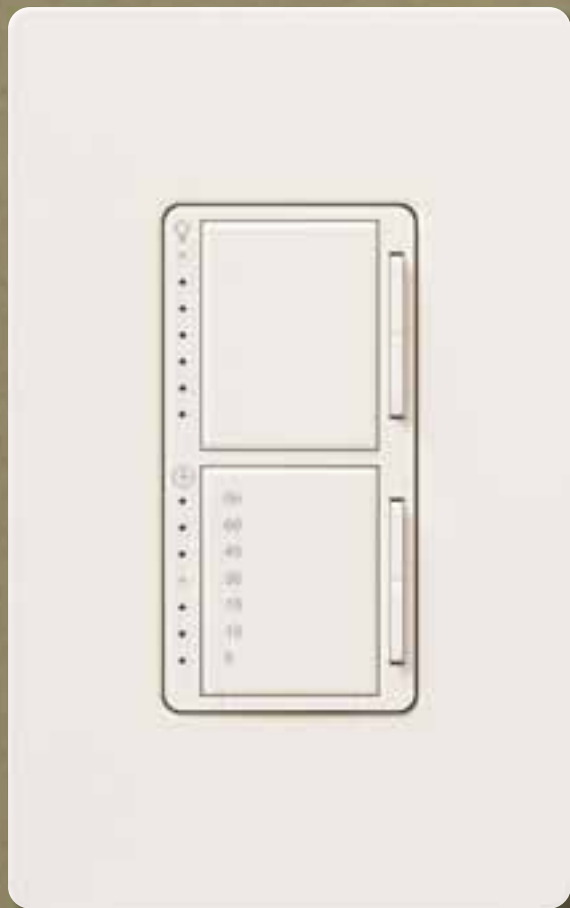

Maestro IR[®] fan/light control and wallplate in white.

Maestro® dimmer and timer | bathroom

ease

Dim your lights and automatically turn your fan off with one control.

- Dimmed light provides a gentle night light, or softens the transition into your morning routine.
- Set the timer to automatically turn the fan off and save energy.
- Reduce mold and mildew by using the countdown timer after a shower to eliminate moisture from the room.

Maestro dimmer/countdown timer and wallplate in biscuit.

Maestro® dimmers | hallway and staircase

peace of mind

Dim the lights from every entrance to your hallway or either end of your staircase.

- Always have the ability to adjust the light level from any location to enhance convenience and safety.
- Easily replace existing switches with multi-location dimmers.
- Dim the lights to create a gentle, reassuring night light or guide you safely at night.