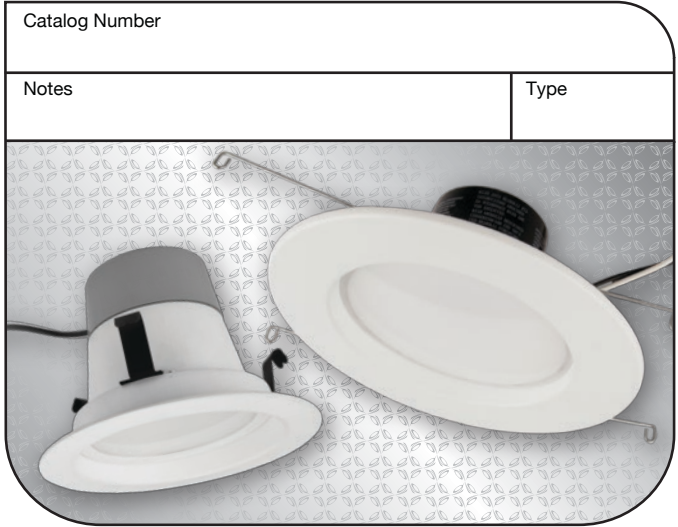

4" Dimmable Recessed Retrofit

5" & 6" Dimmable Recessed Retrofits

LED
we know light.™

LED Dimmable Recessed Retrofits Specifications

LED	35,000 Hours average rated life, 120Volts
------------	---

Applications:

Ideal for dimmable 6", 5" & 4" downlight applications

Perfect for retrofit or new construction recessed downlight applications

Features and Benefits

- Ideal for replacing dimmable 65W and 85W incandescent alternatives in 5" and 6" recessed cans.
- 4" unit ideal for replacing 50W incandescent alternatives in a 4" recessed can.
- Exceeds all industry standards – ENERGY STAR® rated.
- Smooth, uniform dimming.
- Highly efficient LEDs and Driver.
- Long Life: 35,000 hours.
- Consistent color within 3 MacAdam ellipse tolerance.
- UL approved for damp locations.
- Easy installation and integrated trim.
- Shatter Resistant