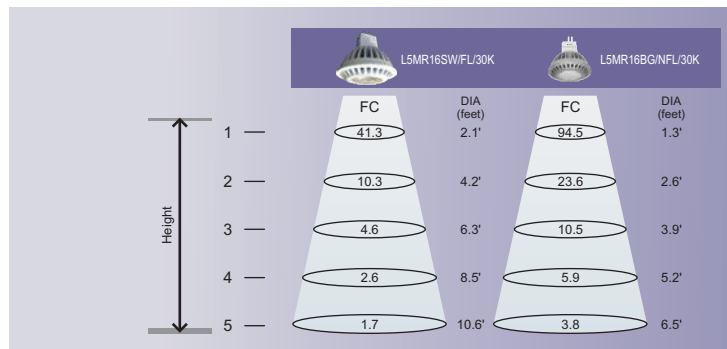

Applications

Features

- Designed for long product life - electronics and LEDs
- Instantly bright and color stability over lifetime of product
- Environmentally friendly - mercury free & lead free
- Maintenance free for more than ten years (assuming 8 hours per day 365 days per year)
- Significantly reduces maintenance costs
- Intelligently and aesthetically designed
- Low energy consumption Save up to 90% in energy cost
- Direct replacement and easy to fit
- Unique optical design for shadow for illumination unlike multiple LED lamps
- Instant On Light

Notes

- Available in other color temperature also (upon request)
- Dimension with + 0.1 inch tolerance
- Lumen Maintenance (L70)>35,000 hrs.)
- Specifications can be changed without prior notice, as LED is a dynamic & new evolving technology
- Not suitable for use with dimmers
- Use in dry location only