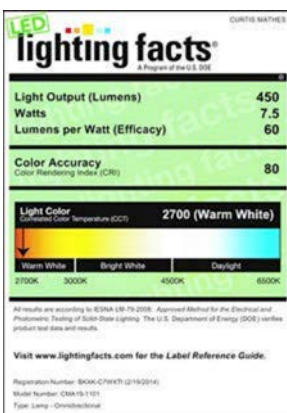

Environmental Commitment

- RoHS compliant – Contains no harmful lead or mercury
- Disposable with no environmental risk
- UV and IR free
- ETL/C-ETL damp rated