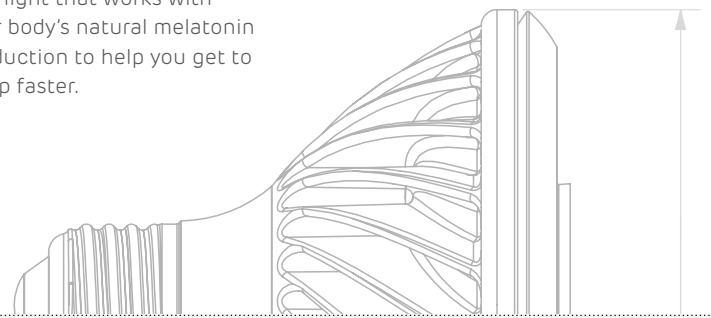

It can
**HELP YOU
SLEEP BETTER.**

Good Night™

LED light that works with your body's natural melatonin production to help you get to sleep faster.

And it can
IMPROVE THE ENVIRONMENT.

MyNature™ Grow and MyNature™ Coastal