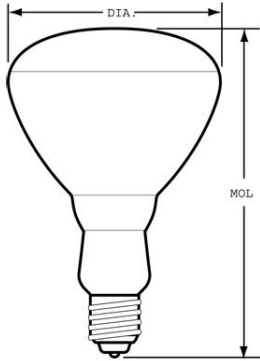

GE
Lighting

14016 - 65R40/FL/MI-6PK

GE soft white 65 watt BR40 floodlight 1-pack

- Use original GE's Soft White when you need a light without glare and harsh shadows.
- Replace ordinary light bulbs with GE Flood and Spotlight in all your track and recessed lighting fixtures.
- Estimated yearly energy costs $7.83 based on 3 hours per day $0.11 per kWh
- Lasts 1.8 years based on 3 hours per day usage
- 2600K soft white light appearance
- 500 lumens providing comfortable, inviting™ light
- BR40 indoor floodlight with medium base for use in directional fixtures such as recessed can lighting
- GE soft white indoor spotlights provide warm, pleasing everyday light without harsh glares and shadows. These bulbs' funnel shape and reflective coating help direct light where it is needed better than a standard incandescent bulb

Energy Savings

CAUTIONS & WARNINGS

Warning

- Unexpected lamp rupture may cause injury, fire, or property damage
  - Avoid direct water, liquid or metal contact.
- Risk of Fire
  - Keep combustible materials away from lamp.
  - Use in fixture rated for this product.

GENERAL CHARACTERISTICS

Lamp Type	Incandescent - Reflector
Bulb	BR40
Base	Medium Screw (E26)
Filament	CC-6
Rated Life (NOM)	2000.0 h
Bulb Material	Soft glass
Life in Years (NOM)	1.8
Primary Application	Indoor Floodlight

PHOTOMETRIC CHARACTERISTICS

Initial Lumens (NOM)	500.0
Color Temperature (NOM)	2600.0 K
Nominal Initial Lumens per Watt (NOM)	11.23077

ELECTRICAL CHARACTERISTICS

Wattage (NOM)	65.0
Voltage (NOM)	120.0
Estimated Energy Cost per Year (NOM)	7.83

DIMENSIONS

Maximum Overall Length (MOL) (NOM)	6.560 in(166.6 mm)
Bulb Diameter (DIA) (NOM)	5.000 in(127.0 mm)

PRODUCT INFORMATION

Product Code	14016
Description	65R40/FL/MI-6PK
Standard Package	BUNDLE
Standard Package GTIN	30043168140165
Standard Package Quantity	30
Sales Unit	Unit
No Of Items Per Sales Unit	1
No Of Items Per Standard Package	30
UPC	043168140164