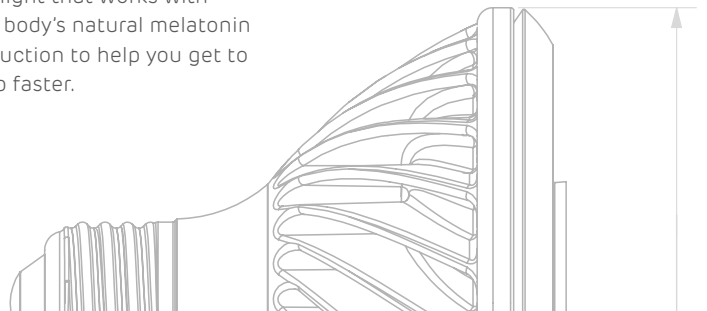

It can
**HELP YOU
SLEEP BETTER.**

Good Night™

LED light that works with your body's natural melatonin production to help you get to sleep faster.

And it can
IMPROVE THE ENVIRONMENT.

MyNature™ Grow and MyNature™ Coastal