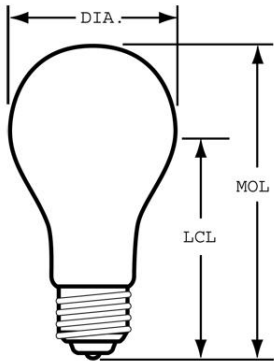

### 41026 - 60A 48PK

GE basic 60 watt A19 4-pack

- Utility bulbs for direct, unfiltered light.
- 2800K soft white light appearance
- A19 shape with medium base for use in table lamps and enclosed fixtures
- A19 shape with medium base for use in table lamps and enclosed fixtures
- Estimated yearly energy costs \$7.23 based on 3 hours per day \$0.11 per kWh
- GE basic bulbs provide direct, unfiltered light for utility lighting and bare lamp sockets. Use in storage areas, attics, and anywhere that unfiltered light is needed
- Lasts 0.9 years based on 3 hours per day usage
- 865 lumens providing comfortable, inviting™ light

### GENERAL CHARACTERISTICS

Lamp Type	Incandescent - A-line
Bulb	A19
Base	Medium Screw (E26)
Filament	CC-6
Bulb Finish	Inside frost
Rated Life (NOM)	1000.0 h
Bulb Material	Soft glass
Life in Years (NOM)	0.9
Primary Application	Standard

### DIMENSIONS

Maximum Overall Length (MOL) (NOM)	4.430 in(112.5 mm)
Bulb Diameter (DIA) (NOM)	2.375 in(60.3 mm)
Light Center Length (LCL) (NOM)	3.120 in(79.2 mm)