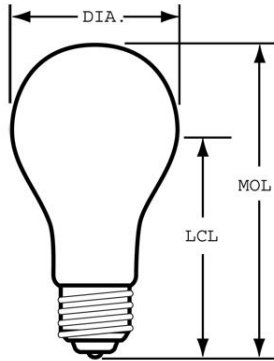

GE
Lighting

97497 - 75A/W/LL-2PK

GE soft white 75 watt A19 2-pack

- Use original GE's Soft White when you need a light without glare and harsh shadows.
- Lasts 50% longer than regular Soft White bulbs*
- 1125 lumens providing fresh, energizing™ light
- 2800K soft white light appearance
- A19 shape with medium base for use in table lamps and enclosed fixtures
- Estimated yearly energy costs \$9.03 based on 3 hours per day \$0.11 per kWh
- GE soft white bulbs provide warm, pleasing everyday light without harsh glares and shadows. Use general purpose GE soft white bulbs in common household fixtures like table lamps, floor lamps, enclosed ceiling fixtures and bare lamp sockets
- Lasts 1.0 years based on 3 hours per day usage

GENERAL CHARACTERISTICS

| | |
|---------------------|-----------------------|
| Lamp Type | Incandescent - A-line |
| Bulb | A19 |
| Base | Medium Screw (E26) |
| Filament | CC-6 |
| Bulb Finish | Soft white |
| Rated Life (NOM) | 1125.0 h |
| Bulb Material | Soft glass |
| Primary Application | Standard |

PHOTOMETRIC CHARACTERISTICS

| | |
|---------------------------------------|----------|
| Initial Lumens (NOM) | 1125.0 |
| Color Temperature (NOM) | 2800.0 K |
| Nominal Initial Lumens per Watt (NOM) | 15.0 |

ELECTRICAL CHARACTERISTICS

| | |
|---------------|-------|
| Wattage (NOM) | 75.0 |
| Voltage (NOM) | 120.0 |

DIMENSIONS

| | |
|------------------------------------|--------------------|
| Maximum Overall Length (MOL) (NOM) | 4.430 in(112.5 mm) |
| Bulb Diameter (DIA) (NOM) | 2.375 in(60.3 mm) |
| Light Center Length (LCL) (NOM) | 3.120 in(79.2 mm) |