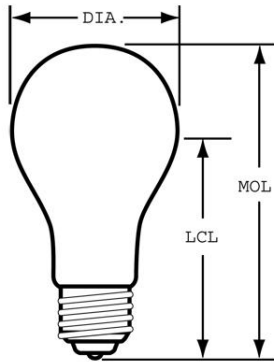

GE
Lighting

97497 - 75A/W/LL-2PK

GE soft white 75 watt A19 2-pack

- Use original GE's Soft White when you need a light without glare and harsh shadows.
- Lasts 50% longer than regular Soft White bulbs*
- 1125 lumens providing fresh, energizing™ light
- 2800K soft white light appearance
- A19 shape with medium base for use in table lamps and enclosed fixtures
- Estimated yearly energy costs \$9.03 based on 3 hours per day \$0.11 per kWh
- GE soft white bulbs provide warm, pleasing everyday light without harsh glares and shadows. Use general purpose GE soft white bulbs in common household fixtures like table lamps, floor lamps, enclosed ceiling fixtures and bare lamp sockets
- Lasts 1.0 years based on 3 hours per day usage

GENERAL CHARACTERISTICS

| | |
|---------------------|-----------------------|
| Lamp Type | Incandescent - A-line |
| Bulb | A19 |
| Base | Medium Screw (E26) |
| Filament | CC-6 |
| Bulb Finish | Soft white |
| Rated Life (NOM) | 1125.0 h |
| Bulb Material | Soft glass |
| Primary Application | Standard |

PHOTOMETRIC CHARACTERISTICS

| | |
|---------------------------------------|----------|
| Initial Lumens (NOM) | 1125.0 |
| Color Temperature (NOM) | 2800.0 K |
| Nominal Initial Lumens per Watt (NOM) | 15.0 |

ELECTRICAL CHARACTERISTICS

| | |
|---------------|-------|
| Wattage (NOM) | 75.0 |
| Voltage (NOM) | 120.0 |

DIMENSIONS

| | |
|------------------------------------|--------------------|
| Maximum Overall Length (MOL) (NOM) | 4.430 in(112.5 mm) |
| Bulb Diameter (DIA) (NOM) | 2.375 in(60.3 mm) |
| Light Center Length (LCL) (NOM) | 3.120 in(79.2 mm) |