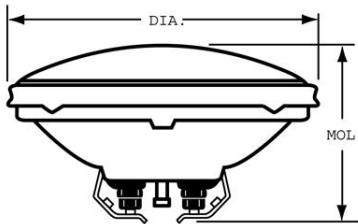

### GENERAL CHARACTERISTICS

Lamp Type	Sealed Beam - PAR
Bulb	PAR36
Base	Screw Terminals
Filament	C-6
Rated Life (NOM)	300.0 h
Primary Application	Tractor

### PHOTOMETRIC CHARACTERISTICS

Beam Spread - Horizontal	75.0 - 10.0 °
Beam Spread - Vertical	300.0 - 10.0 °
Beam Spread (10% hor)	75° Cone
Abstract Values	
Max. Beam Candlepower (MBCP) (MAX)	600.0

### DIMENSIONS

Maximum Overall Length (MOL) (NOM)	2.750 in(69.8 mm)
Bulb Diameter (DIA) (NOM)	4.500 in(114.3 mm)