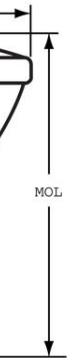

GE  
Lighting

**18173 - 120PAR/FL/27**

GE PAR38 - Reflector Flood

**GENERAL CHARACTERISTICS**

Lamp Type	Sealed Beam - PAR
Bulb	PAR38
Base	Medium Skirt (E27)
Filament	CC-6
Bulb Finish	Clear
Rated Life (NOM)	2000.0 h

**PHOTOMETRIC CHARACTERISTICS**

Initial Lumens (NOM)	1050.0
Beam Spread (NOM)	35.0 °
Beam Spread - Horizontal	35.0 - 50.0 °
Beam Spread - Vertical	35.0 - 50.0 °
Center Beam Candlepower (CBCP) (NOM)	2300.0
Color Temperature (NOM)	2675.0 K
Nominal Initial Lumens per Watt (NOM)	8.75

**ELECTRICAL CHARACTERISTICS**

Wattage (NOM)	120.0
Voltage (NOM)	240.0

**DIMENSIONS**

Maximum Overall Length (MOL) (NOM)	5.500 in(139.7 mm)
Bulb Diameter (DIA) (NOM)	4.750 in(120.6 mm)

**PRODUCT INFORMATION**