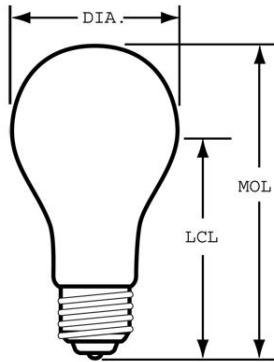

GE
Lighting

97496 - 60A/W/LL-2PK

GE soft white 60 watt A19 2-pack

- Use original GE's Soft White when you need a light without glare and harsh shadows.
- Lasts 50% longer than regular Soft White bulbs*
- 2800K soft white light appearance
- A19 shape with medium base for use in table lamps and enclosed fixtures
- Estimated yearly energy costs \$7.23 based on 3 hours per day \$0.11 per kWh
- GE soft white bulbs provide warm, pleasing everyday light without harsh glares and shadows. Use general purpose GE soft white bulbs in common household fixtures like table lamps, floor lamps, enclosed ceiling fixtures and bare lamp sockets
- Lasts 1.4 years based on 3 hours per day usage
- 820 lumens providing comfortable, inviting™ light

GENERAL CHARACTERISTICS

Lamp Type	Incandescent - A-line
Bulb	A19
Base	Medium Screw (E26)
Filament	CC-6
Bulb Finish	Soft white
Rated Life (NOM)	1500.0 h
Bulb Material	Soft glass
Life in Years (NOM)	1.4
Primary Application	Standard

PHOTOMETRIC CHARACTERISTICS

Initial Lumens (NOM)	820.0
Color Temperature (NOM)	2800.0 K
Nominal Initial Lumens per Watt (NOM)	13.66667

ELECTRICAL CHARACTERISTICS

Wattage (NOM)	60.0
Voltage (NOM)	120.0
Estimated Energy Cost per Year (NOM)	7.23

DIMENSIONS

Maximum Overall Length (MOL) (NOM)	4.430 in(112.5 mm)
Bulb Diameter (DIA) (NOM)	2.375 in(60.3 mm)
Light Center Length (LCL) (NOM)	3.120 in(79.2 mm)

PRODUCT INFORMATION

Product Code	97496
Description	60A/W/LL-2PK
Standard Package	Case
Standard Package GTIN	00043168974967
Standard Package Quantity	24
Sales Unit	Unit
No Of Items Per Sales Unit	2
No Of Items Per Standard Package	24
UPC	043168903028