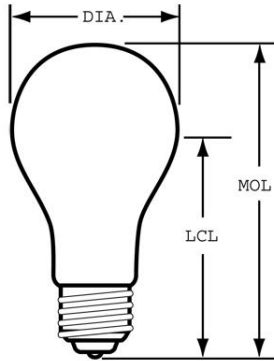

GE
Lighting

97496 - 60A/W/LL-2PK

GE soft white 60 watt A19 2-pack

- Use original GE's Soft White when you need a light without glare and harsh shadows.
- Lasts 50% longer than regular Soft White bulbs*
- 2800K soft white light appearance
- A19 shape with medium base for use in table lamps and enclosed fixtures
- Estimated yearly energy costs \$7.23 based on 3 hours per day \$0.11 per kWh
- GE soft white bulbs provide warm, pleasing everyday light without harsh glares and shadows. Use general purpose GE soft white bulbs in common household fixtures like table lamps, floor lamps, enclosed ceiling fixtures and bare lamp sockets
- Lasts 1.4 years based on 3 hours per day usage
- 820 lumens providing comfortable, inviting™ light

GENERAL CHARACTERISTICS

Lamp Type	Incandescent - A-line
Bulb	A19
Base	Medium Screw (E26)
Filament	CC-6
Bulb Finish	Soft white
Rated Life (NOM)	1500.0 h
Bulb Material	Soft glass
Life in Years (NOM)	1.4
Primary Application	Standard

PHOTOMETRIC CHARACTERISTICS

Initial Lumens (NOM)	820.0
Color Temperature (NOM)	2800.0 K
Nominal Initial Lumens per Watt (NOM)	13.66667

ELECTRICAL CHARACTERISTICS

Wattage (NOM)	60.0
Voltage (NOM)	120.0
Estimated Energy Cost per Year (NOM)	7.23

DIMENSIONS

Maximum Overall Length (MOL) (NOM)	4.430 in(112.5 mm)
Bulb Diameter (DIA) (NOM)	2.375 in(60.3 mm)
Light Center Length (LCL) (NOM)	3.120 in(79.2 mm)

PRODUCT INFORMATION

Product Code	97496
Description	60A/W/LL-2PK
Standard Package	Case
Standard Package GTIN	00043168974967
Standard Package Quantity	24
Sales Unit	Unit
No Of Items Per Sales Unit	2
No Of Items Per Standard Package	24
UPC	043168903028