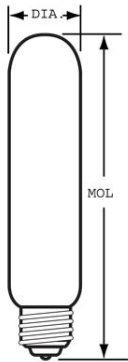

GE
Lighting

48707 - 40T10/RVL CD1

GE reveal 40 watt T10 1-pack

• GE reveal® bulbs provide clean, beautiful light®. GE reveal® technology filters out dull, yellow rays, bringing out colors and patterns that go unnoticed under regular incandescent light. GE reveal® tubular bulbs are perfect for highlighting artwork in picture frames, desk lamps and kitchen appliances.

- Lasts 0.9 years based on 3 hours per day usage
- Estimated yearly energy costs \$4.82 based on 3 hours per day \$0.11 per kWh
- T10 shape with medium base for use in picture frames, desk lamps and kitchen appliances

GENERAL CHARACTERISTICS

Lamp Type	Incandescent - Tubular
Bulb	T10
Base	Medium Screw (E26)
Filament	C-8
Bulb Finish	Reveal Clear
Rated Life (NOM)	1000.0 h
Bulb Material	Neodymium
Primary Application	Saltwater Aquarium47;Display Lights;Freshwater Aquarium47

PHOTOMETRIC CHARACTERISTICS

Initial Lumens (NOM)	290.0
Color Temperature (NOM)	2550.0 K

ELECTRICAL CHARACTERISTICS

Wattage (NOM)	40.0
Voltage (NOM)	120.0

DIMENSIONS

Maximum Overall Length (MOL) (NOM)	5.625 in(142.9 mm)
Bulb Diameter (DIA) (NOM)	1.250 in(31.8 mm)