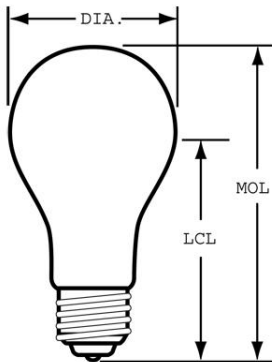

GE
Lighting

97483 - 60A/SPK-2PK

GE party light 60 watt A19 2-pack

- GE's specialty bulbs offer innovative solutions for a variety of lighting needs.
- GE's Soft Pink Lights are tinted, so you can enhance the color or change the mood of any room in your home.
- A19 shape with medium base for use in table lamps and enclosed fixtures
- Estimated yearly energy costs \$7.23 based on 3 hours per day \$0.11 per kWh
- Lasts 0.9 years based on 3 hours per day usage
- Pink light bulb
- You're invited to the party with bulbs in colors that make the day festive. Use GE party bulbs in general purpose fixtures to create a mood that's out of the ordinary

CAUTIONS & WARNINGS

Warning

- Risk of Fire
 - Use in fixture rated for this product.

For additional information, visit www.gelighting.com

GENERAL CHARACTERISTICS

Lamp Type	Incandescent - A-line
Bulb	A19
Base	Medium Screw (E26)
Filament	CC-6
Bulb Finish	Pink
Rated Life (NOM)	1000.0 h
Bulb Material	Soft glass
Primary Application	Colored Lamp;Standard

PHOTOMETRIC CHARACTERISTICS

Initial Lumens (NOM)	675.0
Nominal Initial Lumens per Watt (NOM)	11.25

ELECTRICAL CHARACTERISTICS

Wattage (NOM)	60.0
Voltage (NOM)	120.0

DIMENSIONS

Maximum Overall Length (MOL) (NOM)	4.430 in(112.5 mm)
Bulb Diameter (DIA) (NOM)	2.375 in(60.3 mm)
Light Center Length (LCL) (NOM)	3.120 in(79.2 mm)