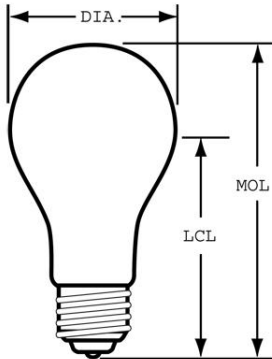

GE
Lighting

97483 - 60A/SPK-2PK

GE party light 60 watt A19 2-pack

- GE's specialty bulbs offer innovative solutions for a variety of lighting needs.
- GE's Soft Pink Lights are tinted, so you can enhance the color or change the mood of any room in your home.
- A19 shape with medium base for use in table lamps and enclosed fixtures
- Estimated yearly energy costs \$7.23 based on 3 hours per day \$0.11 per kWh
- Lasts 0.9 years based on 3 hours per day usage
- Pink light bulb
- You're invited to the party with bulbs in colors that make the day festive. Use GE party bulbs in general purpose fixtures to create a mood that's out of the ordinary

CAUTIONS & WARNINGS

Warning

- Risk of Fire
 - Use in fixture rated for this product.

For additional information, visit www.gelighting.com

GENERAL CHARACTERISTICS

Lamp Type	Incandescent - A-line
Bulb	A19
Base	Medium Screw (E26)
Filament	CC-6
Bulb Finish	Pink
Rated Life (NOM)	1000.0 h
Bulb Material	Soft glass
Primary Application	Colored Lamp;Standard

PHOTOMETRIC CHARACTERISTICS

Initial Lumens (NOM)	675.0
Nominal Initial Lumens per Watt (NOM)	11.25

ELECTRICAL CHARACTERISTICS

Wattage (NOM)	60.0
Voltage (NOM)	120.0

DIMENSIONS

Maximum Overall Length (MOL) (NOM)	4.430 in(112.5 mm)
Bulb Diameter (DIA) (NOM)	2.375 in(60.3 mm)
Light Center Length (LCL) (NOM)	3.120 in(79.2 mm)