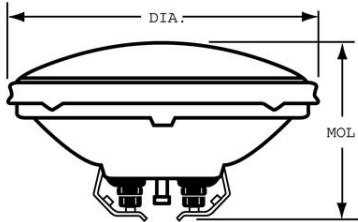

GE
Lighting

42072 - 35PAR36/H/VWFL

GE PAR36 - Very Wide Flood

- Standard Halogen - Crisp, white light

CAUTIONS & WARNINGS

Caution

- Lamp may shatter and cause injury if broken
 - Do not use lamp if outer glass is scratched or broken.

GENERAL CHARACTERISTICS

Lamp Type	Sealed Beam - PAR
Bulb	PAR36
Base	Screw Terminals
Filament	C-6
Rated Life (NOM)	4000.0 h
Primary Application	Very Wide Flood

PHOTOMETRIC CHARACTERISTICS

Initial Lumens (NOM)	400.0
Beam Spread - Horizontal	140.0 - 10.0 °
Beam Spread - Vertical	140.0 - 10.0 °
Color Temperature (NOM)	3050.0 K
Nominal Initial Lumens per Watt (NOM)	11.42857

ELECTRICAL CHARACTERISTICS

Wattage (NOM)	35.0
Voltage (NOM)	12.0
Burn Position	Universal burning position

DIMENSIONS

Maximum Overall Length (MOL) (NOM)	2.750 in(69.8 mm)
Bulb Diameter (DIA) (NOM)	4.500 in(114.3 mm)