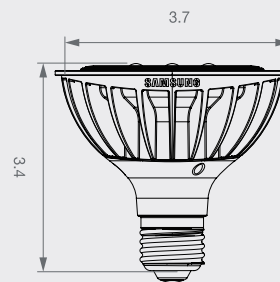

## Performer Range

PAR30 / 15W / 930lm / 62LPW / 40° / 2700K

SI-P8W163BD1US

### Product

Model name	SI-P8W163BD1US
Maker	Samsung Electronics
Bar Code	887276988009
Voltage	AC120V
Equivalent to	75W
Power Consumption	15W
Lamp Base holder	E26

### Dimensional drawing (unit : inch)