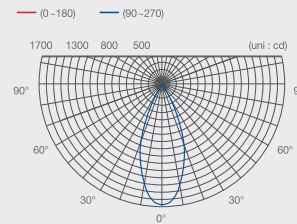

SAMSUNG ELECTRONICS LED Lamp

SI-P8W163BD1US

Specifications

Model name	SI-P8W163BD1US
Lumen output (lm)	930
Lamp efficacy (lm/W)	62
Frequency (Hz)	50/60
Input current (mA)	125
Power factor	≥ 0.9
CBCP (cd)	1,700
On/Off cycles	-
Beam angle (°)	40
Operating temperature (°F)	-4~+104
Average lifetime (hrs)	25,000 (22.8 years*)
Color description	Warm White
Color temperature (K)	2700
Color rendering index (Ra)	80
R9 Value	-
Diameter (inch)	3.7
Overall length (inch)	3.4
Dimmable	Yes
Weight (oz)	9.5
Certification	UL, Energy Star
Warranty	5 years

*Specifications are subject to change without notice.

*years : Average usage of 3hrs per Day

Lighting Data

Light Distribution