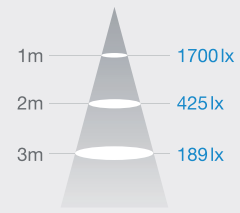

Illuminance (lx)

Packaging Details

- Single Box (1pc) : 4.1inch×4.1inch×4.1inch / 12.6oz
- Middle Box (6pc/box) : 12.6inch×8.4inch×4.3inch / 81.8oz
- Outer carton (36pc/box) : 26.2inch×13.0inch×9.4inch / 523.1oz

Dimmer Compatibility

Dimmer							Dimming Level @ 1 lamp (flux%)		Dimming Performance @ Multi-Lamps			
Manufacturer	Model	Power	Input	Frequency	Country/Region	Max	Min	2 Lamp	3 Lamp	4 Lamp	5 Lamp	
LUTRON	TG-600P	600W	120V	60Hz	USA	100%	12%	Good	Good	Good	Good	
LUTRON	MIR-600M-WH	600W	120V	60Hz	USA	100%	5%	Good	Good	Good	Good	
LUTRON	S-600PH-WH	600W	120V	60Hz	USA	100%	9%	Good	Good	Good	Good	
LEVITON	IP106	600W	120V	60Hz	USA	100%	13%	Good	Good	Good	Good	
GE	6633-P	600W	120V	60Hz	USA	100%	10%	Good	Good	Good	Good	
LEVITON	6683	600W	120V	60Hz	USA	100%	5%	Good	Good	Good	Good	
LEVITON	700I	600W	120V	60Hz	USA	100%	5%	Good	Good	Good	Good	
LEVITON	OG38L1	600W	120V	60Hz	USA	100%	7%	Good	Good	Good	Good	
GE	18020	600W	120V	60Hz	USA	100%	13%	Good	Good	Good	Good	
LUTRON	DV-600P-WH	600W	120V	60Hz	USA	100%	9%	Good	Good	Good	Good	
LEVITON	6641	600W	120V	60Hz	USA	100%	7%	Good	Good	Good	Good	
LEVITON	IP110-1LZ	1000W	120V	60Hz	USA	100%	15%	Good	Good	Good	Good	
LEVITON	6602	600W	120V	60Hz	USA	100%	7%	Good	Good	Good	Good	
COOPER	9530W	600W	120V	60Hz	USA	100%	7%	Good	Good	Good	Good	
COOPER	9532W	1000W	120V	60Hz	USA	100%	8%	Good	Good	Good	Good	
GE	52129	600W	120V	60Hz	USA	100%	7%	Good	Good	Good	Good	
GE	18025	1000W	120V	60Hz	USA	100%	7%	Good	Good	Good	Good	
LUTRON	GL-600P-WH	600W	120V	60Hz	USA	100%	10%	Good	Good	Good	Good	
LUTRON	NT-603P	1500W	120V	60Hz	USA	100%	6%	Good	Good	Good	Good	
LUTRON	DVCL-153P-WH	600W	120V	60Hz	USA	100%	18%	Good	Good	Good	Good	
COOPER	RI061	600W	120V	60Hz	USA	100%	13%	Good	Good	Good	Good	
LUTRON	GRAFIK Eye	-	120V	60Hz	USA	100%	5%	Good	Good	Good	Good	
LEVITON	81500-W	1500W	120V	60Hz	USA	not compatible		not compatible				
LEVITON	82000-W	2000W	120V	60Hz	USA	not compatible		not compatible				

Note 1. Dimming Performance : Good(Dimming Coverage without flicker : 75% ↑), Working(41~74%), Poor(40% ↓)

2. This result can only be used as reference. The result may vary according to actual field conditions.