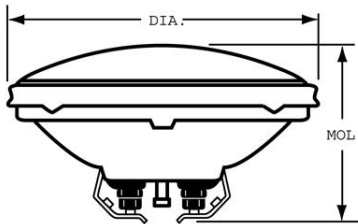

### GENERAL CHARACTERISTICS

Lamp Type	Sealed Beam - PAR
Bulb	PAR36
Base	Screw Terminals
Filament	C-6
Rated Life (NOM)	300.0 h
Primary Application	Tractor

### PHOTOMETRIC CHARACTERISTICS

Beam Spread - Horizontal	80.0 - 10.0 °
Beam Spread - Vertical	30.0 - 10.0 °
Max. Beam Candlepower (MBCP) (MAX)	1000.0

### DIMENSIONS

Maximum Overall Length (MOL) (NOM)	2.750 in(69.8 mm)
Bulb Diameter (DIA) (NOM)	4.500 in(114.3 mm)