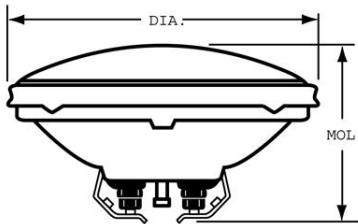

GE  
Lighting

**24627 - 4502**

GE PAR36 - Military

**GENERAL CHARACTERISTICS**

Lamp Type	Sealed Beam - PAR
Bulb	PAR36
Base	Screw Terminals
Filament	C-6
Rated Life (NOM)	400.0 h
Primary Application	Military

**PHOTOMETRIC CHARACTERISTICS**

Beam Spread - Horizontal	40.0 - 10.0 °
Beam Spread - Vertical	7.0 - 10.0 °
Max. Beam Candlepower (MBCP) (MAX)	10000.0

**ELECTRICAL CHARACTERISTICS**

Wattage (NOM)	50.0
Voltage (NOM)	28.0

**DIMENSIONS**

Maximum Overall Length (MOL) (NOM)	2.750 in(69.8 mm)
Bulb Diameter (DIA) (NOM)	4.500 in(114.3 mm)

**PRODUCT INFORMATION**

Product Code	24627
Description	4502
ANSI Code	4502
Standard Package	Case
Standard Package GTIN	10043168246276
Standard Package Quantity	12
Sales Unit	Unit
No Of Items Per Sales Unit	1
No Of Items Per Standard Package	12
UPC	043168246279