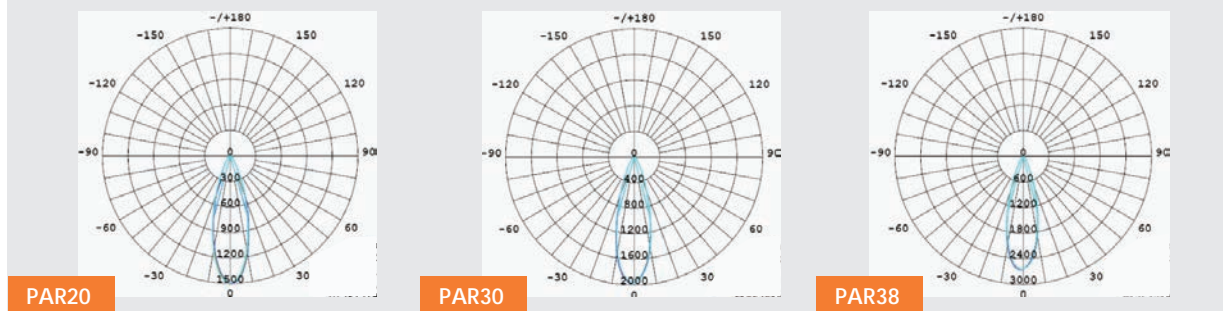

*Based on using LED bulb for 25,000 hrs at 11¢/kWh compared to equivalent lamp

Dimensions

LED	MOL (inch)	Diameter (inch)
PAR20	3.4	2.48
PAR30L	4.48	3.74
PAR38	5.11	4.72

Beam Angle

30°

Illuminance Distribution

Item Code	Description	Color Temp	Lumen Output	Lumen per Watt	Beam Angle	CBCP	Equiv. Wattage	CRI	Dimmable
5787	LHO-7.5PAR20/54L/FL/30K	3000K	540	72	30°	1300	50W	>80	YES
5788	LHO-7.5PAR20/54L/FL/40K	4000K	540	72	30°	1350	50W	>80	YES
5789	LHO-7.5PAR20/58L/FL/50K	5000K	580	77	30°	1450	50W	>80	YES